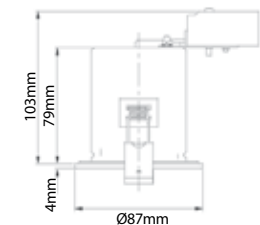

SE30034W0

SE30042W0

Cut-out size: Ø75mm

High Output LED Lamp

Dimmable COB LED Lamp