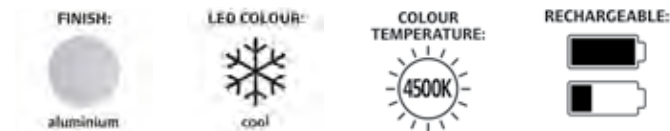

Rechargeable Battery Lighting