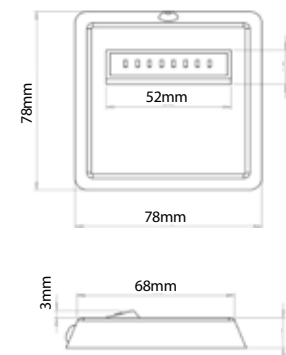

Mounting bracket included for installation