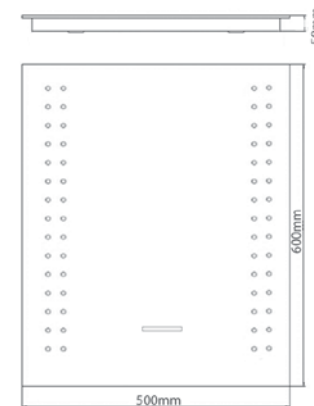

Code	Wattage	Height	Width	LED's	LED Colour	Lumens	RRP
SE30656C0	9.6W	600mm	500mm	60	Natural White (4000K)	845 lm	£335.76

SE30656C0

Infrared Sensor

Shaver Socket

Bluetooth™ Connectivity