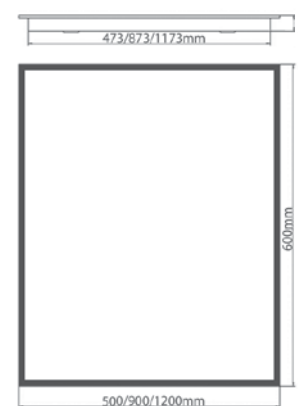

Subject to technical changes

For more information visit www.sensio.co.uk 25