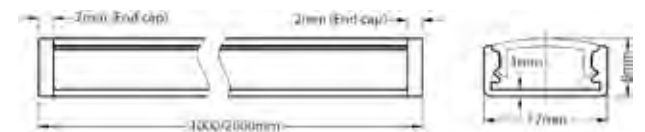

Fino (Surface Mounted)