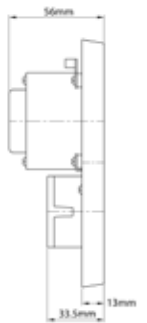

Shaver Sockets

Dual Voltage Shaver Sockets

FINISH:

chrome white

IP20

115V & 230V

'perfect addition alongside your mirror'

- > Our dual voltage shaver socket is available in chrome or white to best suit your bathroom design.
- > Both designs are super slim, making this a very discreet fitting.
- > Compatible with both electric shavers and toothbrushes.
- > If you've found the perfect mirror but it doesn't have a shaver socket then choosing one of these is a great alternative.
- > Dual voltage: 115V & 230V.
- > A neat and practical accessory for any bathroom.
- > IP20 rated, suitable for use outside of zone 0, 1 and 2 areas of the bathroom (see page 82 for zonal diagram).

Code	Finish	IP Rating	RRP
SE3014200	Chrome	IP20	£27.84
SE3013400	White	IP20	£28.80

SE3014200

SE3013400