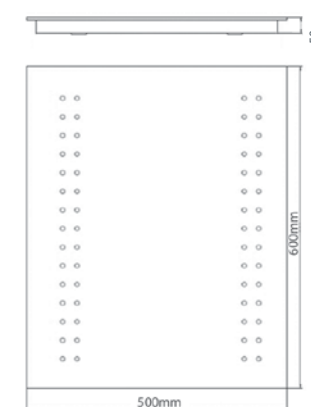

Skye Slimline LED Mirror

'elegance with optimum light output'

- > 60 integrated LED's provide optimum light output and illumination for everyday tasks such as shaving or make up application.
- > Integrated infrared sensor means the lights can be switched on/off with the swipe of a hand; great for maintaining hygiene levels.
- > Full sized integrated demister pad ensures the mirror remains clear in steam filled bathrooms.
- > This mirror features a simple yet elegant design that will add a touch of luxury to any bathroom.
- > IP44 rated, suitable for use in zone 2 areas of the bathroom (see page 82 for zonal diagram).

Code	Wattage	Height	Width	LED's	LED Colour	Lumens	RRP
SE30536C0	4.2W	600mm	500mm	60	Natural White (4000K)	845 lm	£199.68