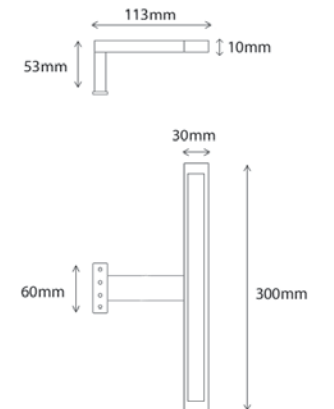

Over Mirror Lighting >

Neptune COB Over Mirror T-Bar Light

'optimum illumination of your mirror or cabinet'

- > The 300mm head of the fitting ensures an even illumination across the cabinet or mirror front.
- > This T-bar light is perfect for introducing additional task lighting into the bathroom. Use above a non-illuminated mirror or cabinet.
- > COB LED section with acrylic cover.
- > Save energy with this product. Use when shaving or applying make up to avoid switching on the high power ceiling lighting.
- > Available in both cool white and warm white LED, allowing you to harmoniously colour match all lighting in your bathroom design.
- > Guaranteed to be a stunning focal point in any bathroom.
- > IP44 rated, suitable for use in zone 2 areas of the bathroom (see page 82 for zonal diagram).

Code	Wattage	LED Colour	Lumens	Cable Length	Driver	RRP
SE34001CO	5W	Cool White (6000k)	450 lm	1m		£69.60
SE34001WO	5W	Warm White (3000k)	450 lm	1m		£69.60

Driver			
Code	Colour Code	Description	RRP
SE491050		12W 350mA IP44 Driver	£26.88