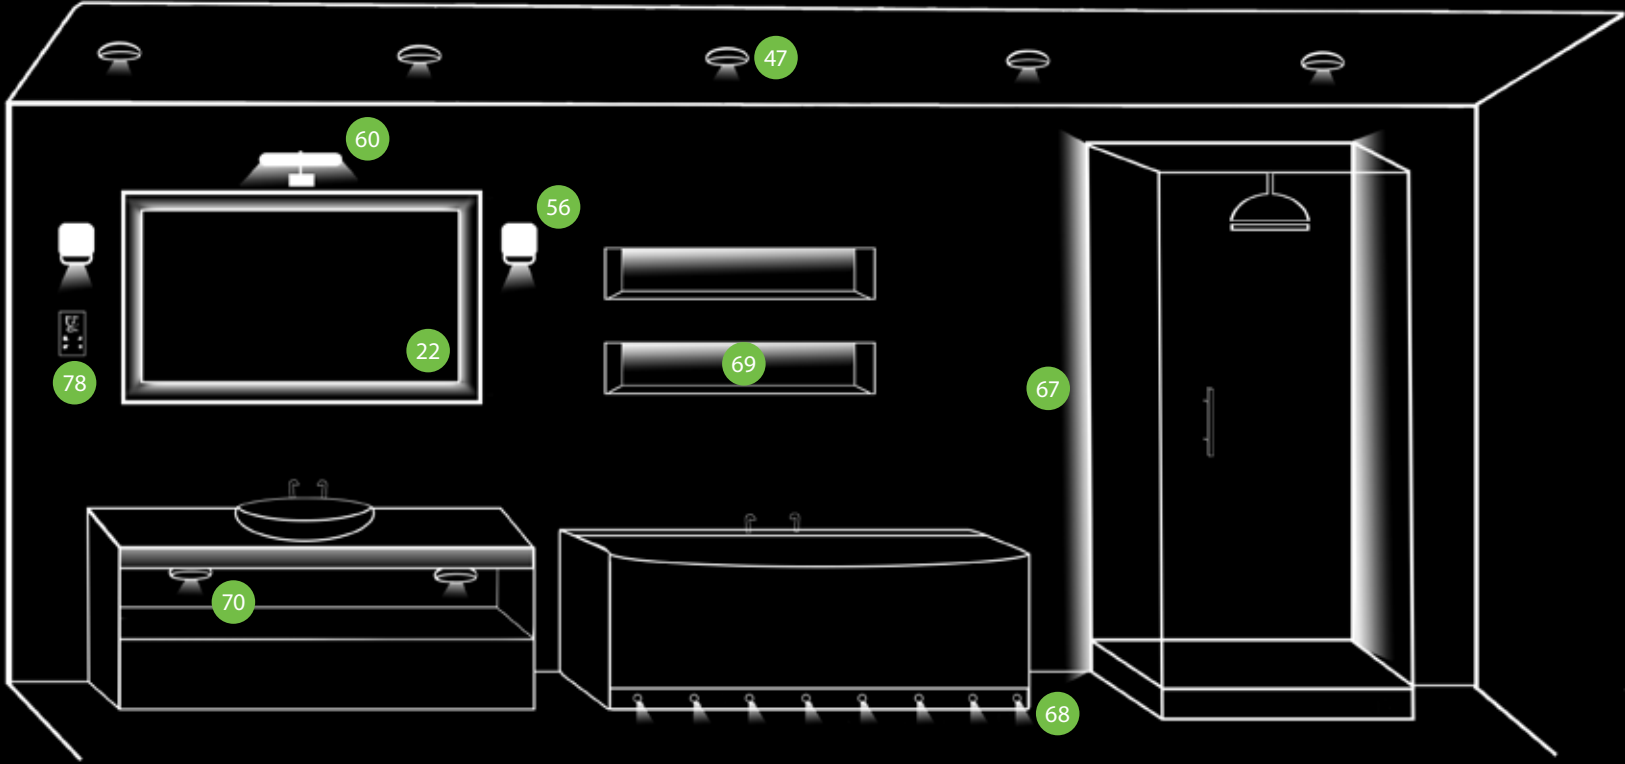

Sensio products for every bathroom...

- 22 Illuminated LED Mirrors
- 47 Ceiling Lighting
- 56 Wall Lighting
- 60 Over Mirror Lighting
- 67 Flexible Strip Lighting
- 68 Plinth Lighting
- 69 Aluminium Profiles
- 70 Cabinet Lighting
- 78 Bathroom Accessories