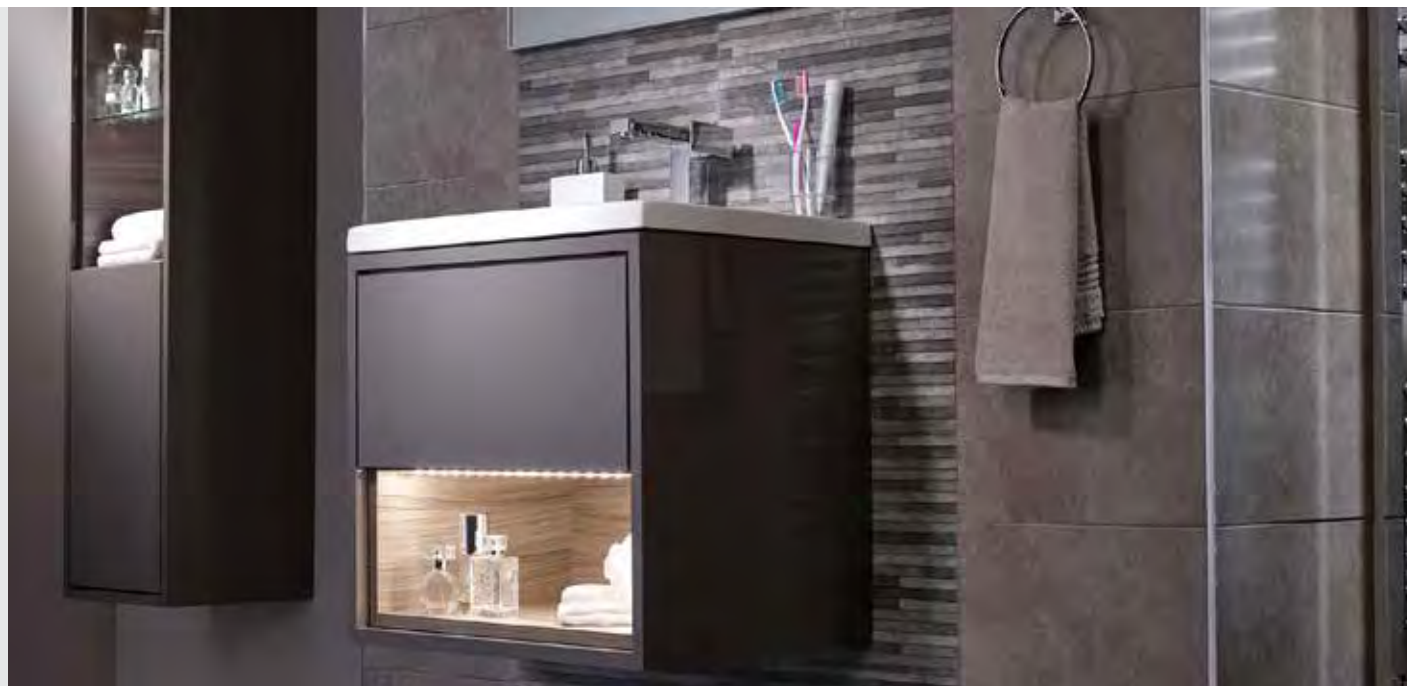

Lumo IP65 Flexible Strip

'create stunning effects'

- > Introduce stunning mood lighting to your bathroom and create dramatic effects by enhancing features or main focal points.
- > This high output, IP65 rated flexible LED strip light is available in 1m and 2m lengths.
- > The product has 3M self-adhesive backing, rubber clips and screws are also provided in the pack for additional security.
- > The strip can be cut at 25mm intervals indicated by scissor marks (the strip can only be cut once).
- > When the strip has been cut the end must be sealed using an end cap and silicone to maintain the IP integrity (one end cap provided with each fitting).
- > Our designer suggests placing flexible strips in niches in bathroom walls or cabinets to create a striking effect. If you have a floating vanity unit, use flexible strip beneath to add depth.
- > Available in both cool white and warm white LED, allowing you to harmoniously colour match all lighting in your bathroom design.
- > IP65 rated, suitable for use in zone 1 and 2 areas of the bathroom (see page 82 for zonal diagram).

Code	Wattage	Length	LED's	LED Colour	Lumens	Driver	RRP
SE30115C0	2.5W	1000mm	36	Cool White (5000k)	295 lm	■	£34.20
SE30115W0	2.5W	1000mm	36	Warm White (3000k)	257 lm	■	£34.20
SE30025C0	5W	2000mm	72	Cool White (5000k)	590 lm	■	£52.92
SE30025W0	5W	2000mm	72	Warm White (3000k)	516 lm	■	£52.92

Accessories

Code	Colour Code	Description	RRP
SE40560	■	IP44 15W Driver with IP44 Lead	£25.08
SE10345		IP44 Y-Splitter	£4.20
SE10346		IP44 Extension Lead	£2.64