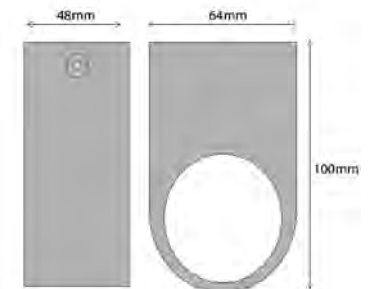

Code	Finish	LED Colour	Wattage	Lumens	IP Rating	RRP
SE34291W0	Chrome	Warm White (3000k)	6.4W	540 lm	IP44	£96.00