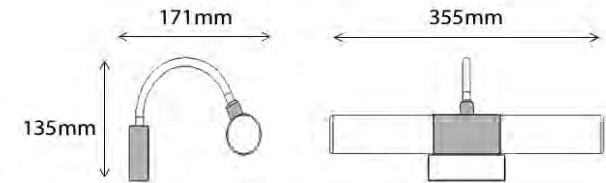

Code	Finish	LED Colour	Wattage	Lumens	IP Rating	RRP
SE34091W0	Chrome	Warm White (3000k)	7W	700 lm	IP44	£82.08

SE34091W0 - On and Off