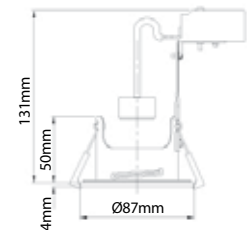

SE30014W0

SE30022W0

High Output LED Lamp

Dimmable COB LED Lamp

Cut-out size: Ø75mm