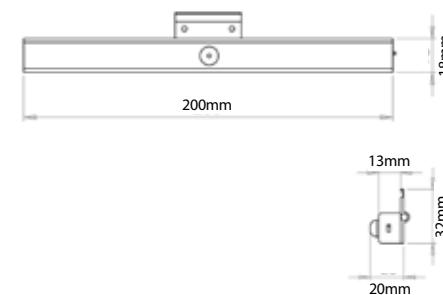

Code	Wattage	LED Qty	LED Colour	Quantity	Lumens	RRP
SE20292W0	0.5W	8pcs	Cool White	1	57 lm	£39.96

Accessories						
SE2007000	Pluggable USB Charger with 5m cable					£10.68

SE2007000
Pluggable USB Charger
(purchase separately)