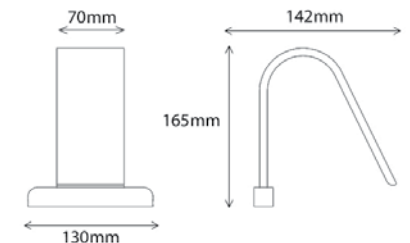

Code	Wattage	LED Colour	Lumens	Cable Length	Driver	RRP
SE34301C0	3W	Cool White (6000k)	450 lm	1m		£49.68
SE34301W0	3W	Warm White (3000k)	450 lm	1m		£49.68

Driver			
Code	Colour Code	Description	RRP
SE490050		3W 350mA IP44 Driver	£10.92
SE491050		12W 350mA IP44 Driver	£26.88

SE34301C0