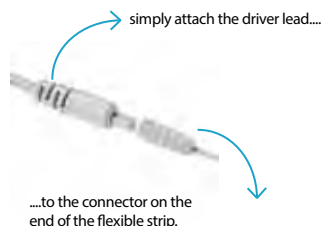

If more than one Lumo strip is to be run from a single driver the SE10345 (Y-Splitter) accessory is required.