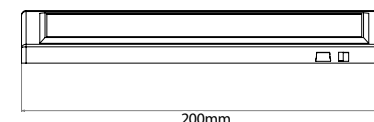

SE2007000  
Pluggable USB Charger  
(purchase separately)

Mounting bracket included for installation