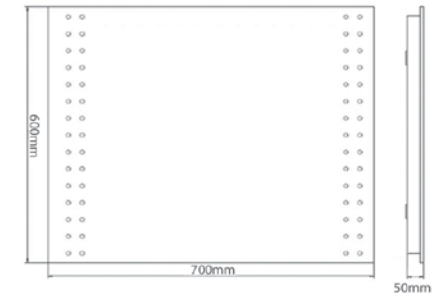

Code	Wattage	Height	Width	LED's	LED Colour	Lumens	RRP
SE30646C0	4.2W	600mm	700mm	60	Natural White (4000K)	845 lm	£323.04

SE30646C0

Infrared Sensor

Shaver Socket

Demister controlled  
via Rocker Switch

24 Hour Digital Clock