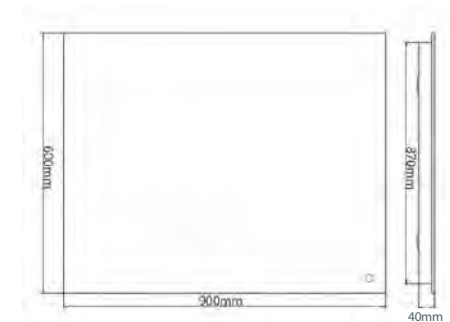

Diffused LED Mirrors >

Eden Backlit Mirror with Touch Switch

'add depth with this sleek backlit mirror'

- > Diffused LED points. The very latest in LED technology.
- > This mirror's backlit ambient LED lighting is certain to add a designer touch to your bathroom.
- > At 900mm, this is a perfect addition for larger bathrooms.
- > Integrated demister pad ensures the mirror remains clear in steam filled bathrooms.
- > Touch sensor switch on the mirror fascia allows LED's and demister pad to be easily activated.
- > This simple design makes it perfect for any bathroom scheme whether it's traditional or contemporary.
- > IP44 rated, suitable for use in zone 2 areas of the bathroom (see page 82 for zonal diagram).

Code	Wattage	Height	Width	LED's	LED Colour	Lumens	RRP
SE30756C0	25.4W	600mm	900mm	174	Cool White (6400k)	780 lm	£272.64