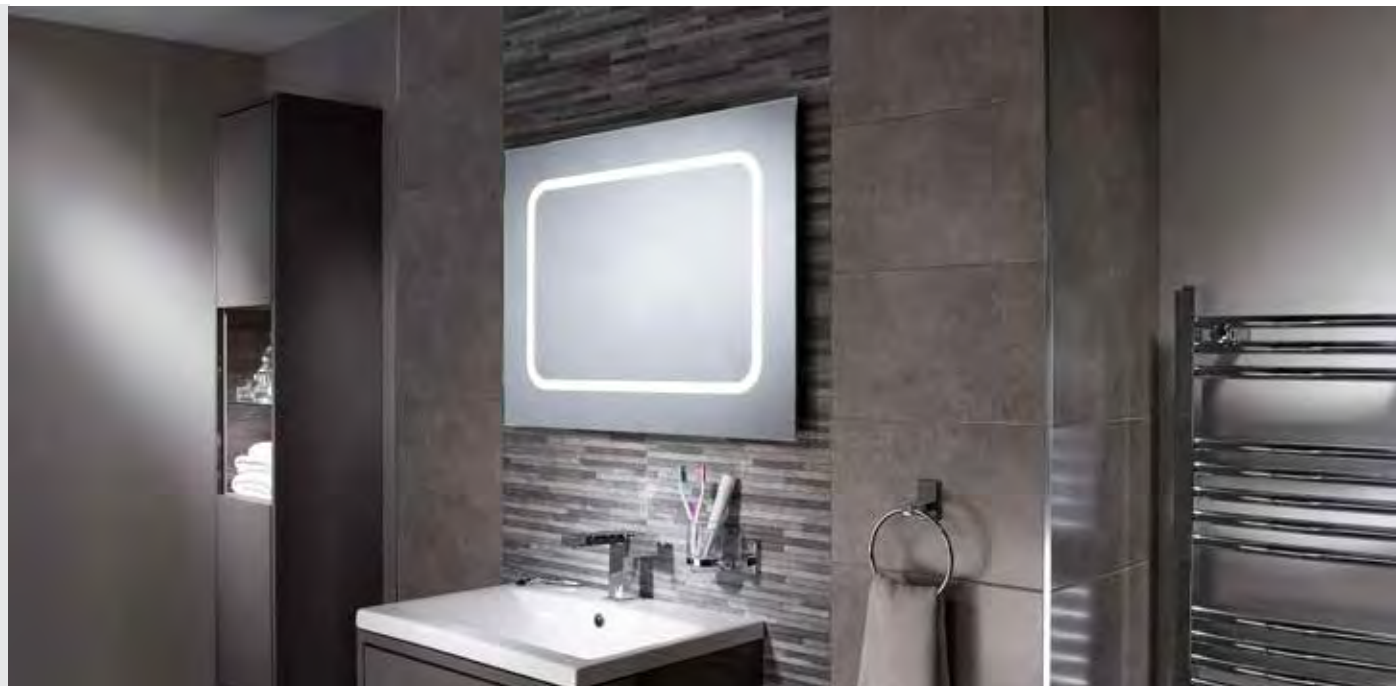

Diffused LED Mirrors >

Grace Diffused LED Mirror

'continuous LED border for a striking effect'

- > Diffused LED points. The very latest in LED technology.
- > The clean lines and subtle curves of this mirror add a touch of style to any bathroom design.
- > 80 high power LED's provide great illumination for everyday bathroom tasks.
- > Integrated infrared sensor means the lights can be switched on/off with the swipe of a hand; great for maintaining hygiene levels.
- > Full sized integrated demister pad ensures the mirror remains clear in steam filled bathrooms.
- > The mirror can be hung portrait or landscape to suit your personal preference.
- > IP44 rated, suitable for use in zone 2 areas of the bathroom (see page 82 for zonal diagram).

Code	Wattage	Height	Width	LED's	LED Colour	Lumens	RRP
SE30676C0	12.8W	800mm	600mm	80	Natural White (4000k)	1152 lm	£356.04