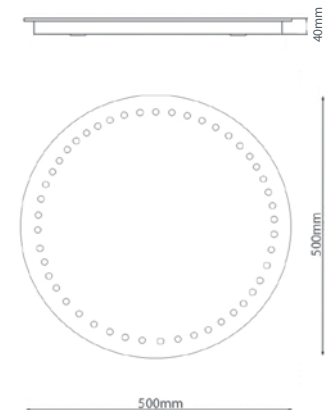

Orla

Round Slimline LED Mirror

'stunning centre piece with innovative features'

- > Stylish border of 48 integrated LED's provide great illumination for everyday tasks.
- > Integrated infrared sensor means the lights can be switched on/off with the swipe of a hand; great for maintaining hygiene levels.
- > Full sized integrated demister pad ensures the mirror remains clear in steam filled bathrooms.
- > This round, polished edged mirror is sure to create a feature of any bathroom wall.
- > IP44 rated, suitable for use in zone 2 areas of the bathroom (see page 82 for zonal diagram).

Code	Wattage	Height	Depth	LED's	LED Colour	Lumens	RRP
SE30516C0	3.36W	500mm	40mm	48	Natural White (4000K)	336 lm	£176.88