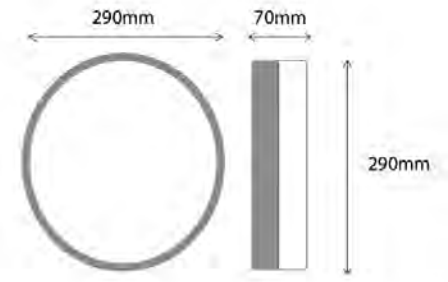

Code	LED Colour	Wattage	Lumens	IP Rating	RRP
SE62291W0	Warm White (3000k)	18W	1550 lm	IP44	£135.36

SE62291W0 - On and Off