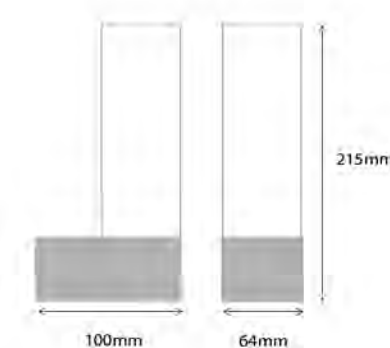

Code	Finish	LED Colour	Wattage	Lumens	IP Rating	RRP
SE34191W0	Chrome	Warm White (3000K)	3.5W	350 lm	IP44	£55.44

SE34191W0 - On and Off