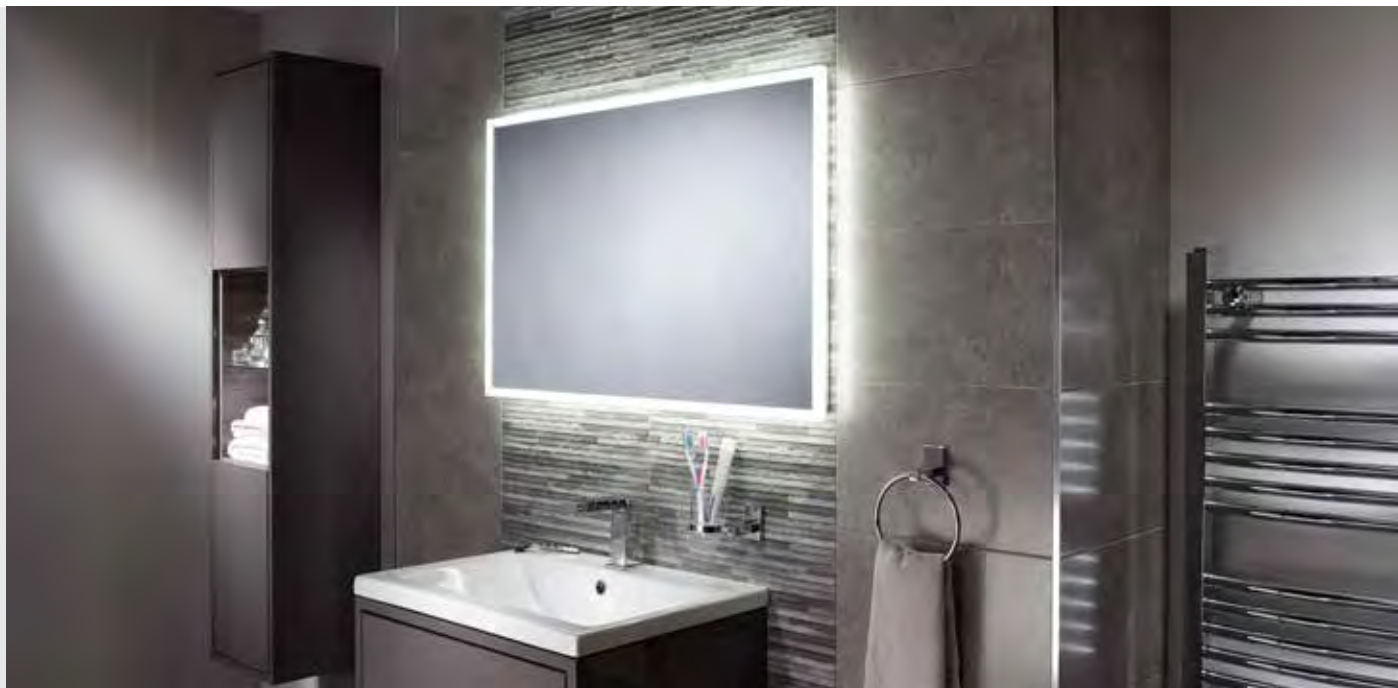

## 'stunning mirror in three sizes'

- > Diffused LED points. The very latest in LED technology.
- > The ambient glow surrounding the mirror makes this a stunning addition to any bathroom.
- > Dimmable LED border, adjust the brightness of the light as required.
- > Integrated infrared sensor means the lights can be switched on/off with the swipe of a hand; great for maintaining hygiene levels.
- > Integrated demister pad ensures the mirror remains clear in steam filled bathrooms - activated via rocker switch.
- > The mirror can be hung portrait or landscape.
- > Three widths available; 500mm, 900mm, 1200mm.
- > IP44 rated, suitable for use in zone 2 areas of the bathroom (see page 82 for zonal diagram).