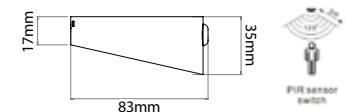

Mounting bracket included for installation