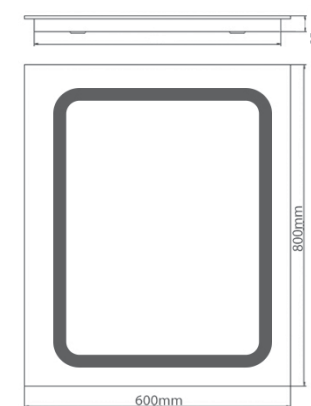

Code	Wattage	Height	Width	LED's	LED Colour	Lumens	RRP
SE30676C0	12.8W	800mm	600mm	80	Natural White (4000k)	1152 lm	£356.04

SE30676C0 - Landscape

SE30676C0 - Portrait

Infrared Sensor

Subject to technical changes