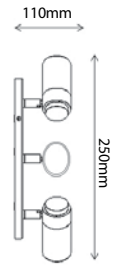

Code	LED Colour	Wattage	Lumens	IP Rating	RRP
SE62491W0	Warm White (3000k)	15W	1440 lm	IP44	£144.48

SE62491W0 - On and Off