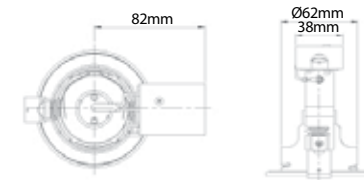

SE30014W0

SE30022W0

High Output LED Lamp

Dimmable COB LED Lamp

Cut-out size: Ø75mm