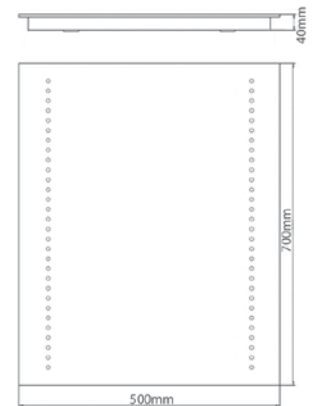

Code	Wattage	Height	Width	LED's	LED Colour	Lumens	RRP
SE30696C0	4.2W	700mm	500mm	60	Natural White (4000K)	420 lm	£202.68

SE30696C0 - Landscape

SE30696C0 - Portrait

Infrared Sensor

Shaver Socket