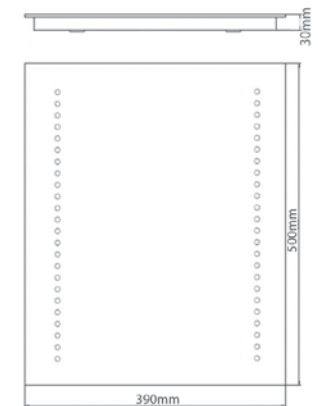

Isla

Battery Powered LED Mirror

'ultimate ease of installation'

- > This mirror is sure to brighten up any bathroom whilst adding a sophisticated touch.
- > This mirror is battery powered and requires 8 x AA batteries (not included).
- > Also suitable for use with rechargeable batteries.
- > Anyone can easily install the mirror as no wiring or electrician is required.
- > Great for retrofitting.
- > Ideal if you want a mirror with high output lighting but low power consumption and no impact on energy bills.
- > Rocker switch to activate lights.
- > IP44 rated, suitable for use in zone 2 areas of the bathroom (see page 82 for zonal diagram).

Code	Wattage	Height	Width	LED's	LED Colour	Lumens	RRP
SE30466C0	3.36W	500mm	390mm	48	Natural White (4000K)	336 lm	£103.20