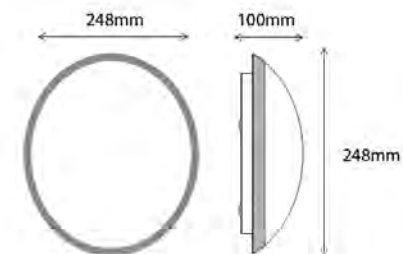

Code	LED Colour	Wattage	Lumens	IP Rating	RRP
SE62191W0	Warm White (3000k)	12W	1050 lm	IP44	£109.08