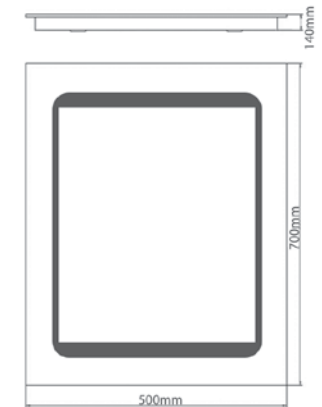

Code	Wattage	Height	Width	LED's	LED Colour	Lumens	RRP
SE30796C0	17.5W	700mm	500mm	159	Cool White (6400K)	710 lm	£532.68

Infrared Sensor

Shaver Socket

SE30796C0 - Closed

SE30796C0 - Open

Mirrored side panels, internal illuminated mirror and 3 glass shelves.