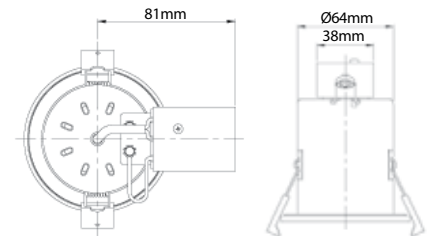

SE30034W0

SE30042W0

Cut-out size: Ø75mm

High Output LED Lamp

Dimmable COB LED Lamp