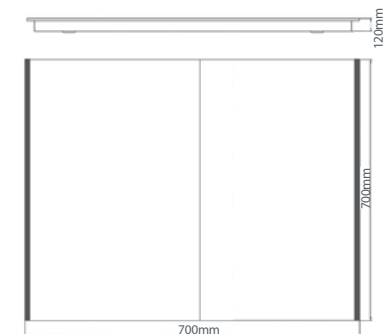

Code	Wattage	Height	Width	LED's	LED Colour	Lumens	RRP
SE30816C0	15.6W	700mm	700mm	78	Cool White (6400K)	1170 lm	£768.12

Infrared Sensor

Shaver Socket

SE30816C0 - Closed

SE30816C0 - Open

Subject to technical changes