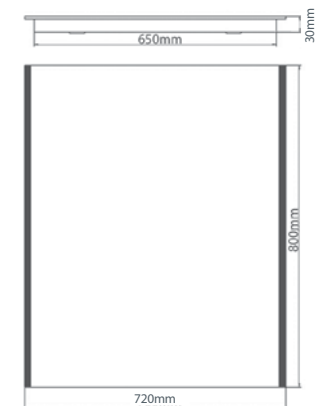

Diffused LED Mirrors >

Lucia

Ambient Side-Lit LED Mirror

'discreet LED panels, superior brightness'

- > Diffused LED points. The very latest in LED technology.
- > Ambient glow that illuminates both sides of the mirror.
- > This mirror features the latest technology including an integrated infrared sensor which means the lights can be switched on/off with the swipe of a hand; great for maintaining hygiene levels.
- > Integrated demister pad ensures the mirror remains clear in steam filled bathrooms - activated by rocker switch.
- > A stunning mirror with great features.
- > IP44 rated, suitable for use in zone 2 areas of the bathroom (see page 82 for zonal diagram).

Code	Wattage	Height	Width	LED's	LED Colour	Lumens	RRP
SE30766C0	46W	800mm	720mm	186	Cool White (6400k)	835 lm	£290.52