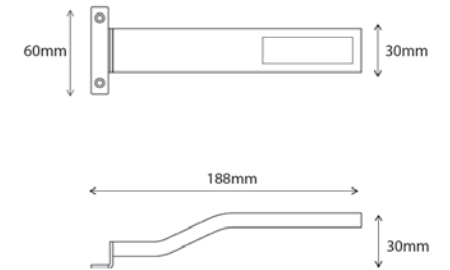

Code	Wattage	LED Colour	Lumens	Cable Length	Driver	RRP
SE34101CO	3W	Cool White (6000k)	450 lm	1m		£40.92
SE34101WO	3W	Warm White (3000k)	450 lm	1m		£40.92

Driver			
Code	Colour Code	Description	RRP
SE490050		3W 350mA IP44 Driver	£10.92
SE491050		12W 350mA IP44 Driver	£26.88

IP44 rated connection (included with every driver)