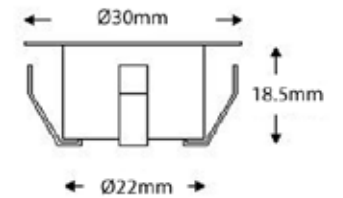

Code	Wattage	LED Colour	Qty	Cable	Lumens	Driver	RRP
SE35000C6	1.8W	Cool White (5500K)	6	1m PF*	21 lm	included	£46.08

SE35000C6

\*PF - Per Fitting

Cut-out size: Ø24mm