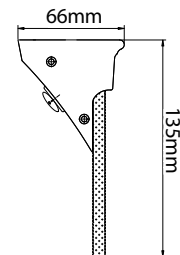

Code	Wattage	Length	Width	Connection	RRP
SE30156W0	12W	500mm	135mm	240V	£75.24

SE30156W0