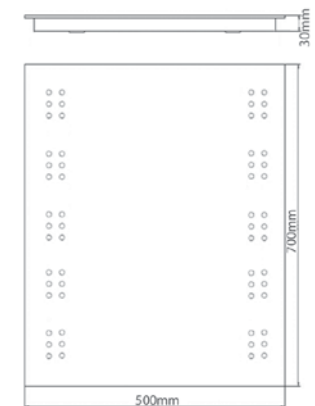

Albany Slimline LED Mirror

'slim mirror with a beautiful, subtle glow'

- > 60 integrated LED's provide perfect illumination for everyday tasks such as shaving or make up application.
- > Chrome pull cord to easily activate lights.
- > The ultra slim profile makes this mirror very discreet.
- > The mirror's modern design is sure to add a dash of style to any bathroom.
- > IP44 rated, suitable for use in zone 2 areas of the bathroom (see page 82 for zonal diagram).

Code	Wattage	Height	Width	LED's	LED Colour	Lumens	RRP
SE30496C0	4.2W	700mm	500mm	60	Natural White (4000K)	420 lm	£133.44