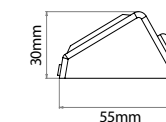

SE2007000  
Pluggable USB Charger  
(purchase separately)

Mounting bracket included for installation