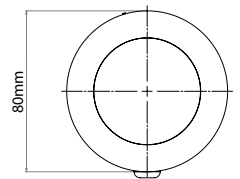

Rechargeable battery via USB Charger. Charge using the plug provided or via the USB cable (using a laptop for example).

Red indicator light shows that the unit is charging.