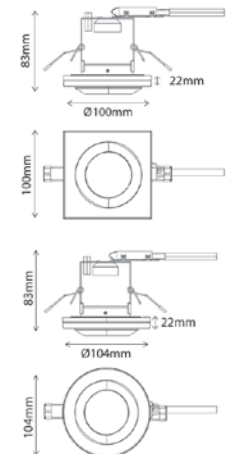

SE380010

Cut-out size: Ø68mm

SE381010

Cut-out size: Ø68mm

High Output LED Lamp

Dimmable COB LED Lamp