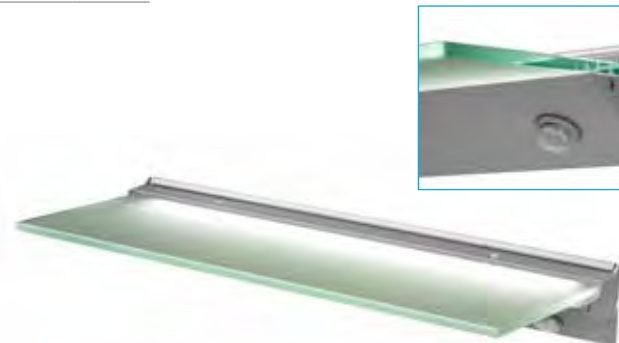

Code	Wattage	Length	Width	Connection	RRP
SE30156W0	12W	500mm	135mm	240V	£75.24

SE30156W0