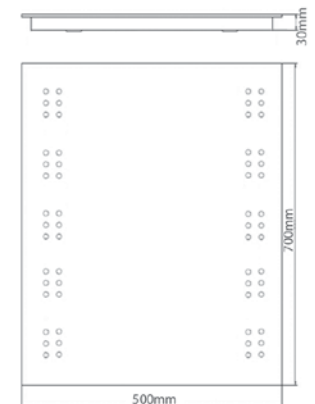

LED Mirrors >

Ava

LED Battery Operated Mirror

'no wiring required'

- > 60 integrated high powered LED's for optimum light output.
- > No wiring required to install this attractive battery operated LED mirror - anyone can install, no need for an electrician.
- > Requires 8 x AA batteries (not included).
- > Also suitable for use with rechargeable batteries.
- > Suitable for retrofitting.
- > Rocker switch to activate lights.
- > Great for bathrooms without a power connection.
- > Ideal if you want a mirror with high output lighting whilst reducing power consumption.
- > IP44 rated, suitable for use in zone 2 areas of the bathroom (see page 82 for zonal diagram).

Code	Wattage	Height	Width	LED's	LED Colour	Lumens	RRP
SE30506C0	4.2W	700mm	500mm	60	Natural White (4000K)	420 lm	£156.36