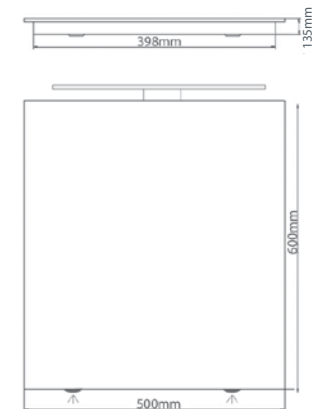

Illuminated LED Cabinet Mirrors >

Hadley Over/Under Lit Cabinet

'stylish and contemporary storage solution'

- > The overhead LED lamp provides great illumination for make up application and shaving, but is also dimmable to create mood lighting.
- > The under lighting creates ambience in the bathroom whilst offering useful illumination over the sink.
- > Integrated infrared sensor means the lights can be switched on/off with the swipe of a hand; great for maintaining hygiene levels.
- > Full sized integrated demister pad ensures the mirror remains clear in steam filled bathrooms - activated by independent rocker switch.
- > Features an internal shaver socket suitable for electric shavers and toothbrushes - located inside cabinet.
- > Soft close doors.
- > 3 adjustable glass shelves make this cabinet a great storage solution.
- > IP44 rated, suitable for use in zone 2 areas of the bathroom (see page 82 for zonal diagram).

Code	Wattage	Height	Width	LED's	LED Colour	Lumens	RRP
SE30806C0	19.9W	600mm	500mm	48	Cool White (6400K)	365 lm	£628.56

Hold your hand over the sensor to dim the lights up/down for both the overhead and under cabinet lighting.