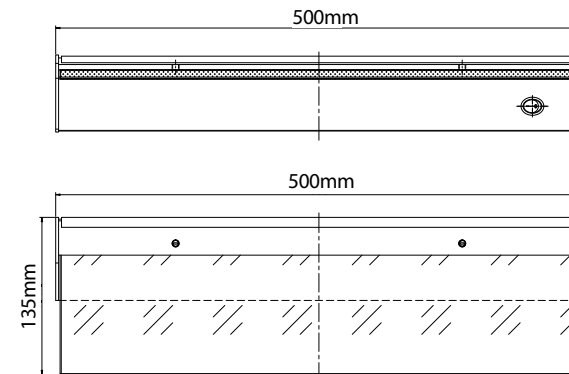

Code	Wattage	Length	Width	Connection	RRP
SE30156W0	12W	500mm	135mm	240V	£75.24

SE30156W0