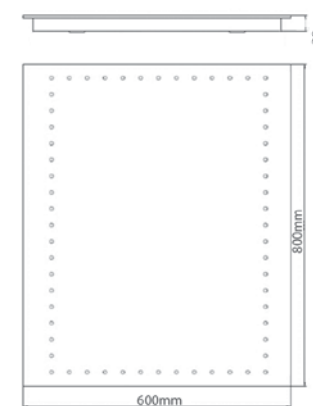

Code	Wattage	Height	Width	LED's	LED Colour	Lumens	RRP
SE30576C0	4.2W	800mm	600mm	60	Natural White (4000K)	420 lm	£241.92

SE30576C0 - Landscape

SE30576C0 - Portrait

Infrared Sensor