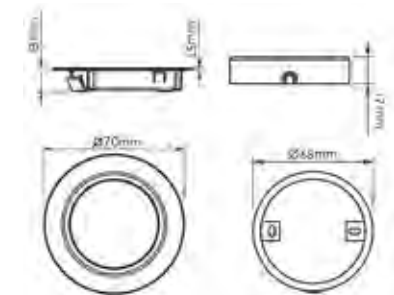

Accessories

Code	Description	Colour Code	RRP
SE40560	IP44 15W Driver with IP44 Lead		£25.08
SE10345	IP44 Y-Splitter		£4.20
SE10346	IP44 1m Inter-Connecting Lead		£2.64

SE9006HDCW and Off

Cut-out size: Ø60mm