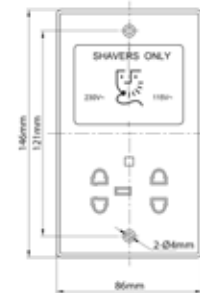

Shaver Sockets

Dual Voltage Shaver Sockets

FINISH:

chrome white

IP20

115V & 230V

'perfect addition alongside your mirror'

- > Our dual voltage shaver socket is available in chrome or white to best suit your bathroom design.
- > Both designs are super slim, making this a very discreet fitting.
- > Compatible with both electric shavers and toothbrushes.
- > If you've found the perfect mirror but it doesn't have a shaver socket then choosing one of these is a great alternative.
- > Dual voltage: 115V & 230V.
- > A neat and practical accessory for any bathroom.
- > IP20 rated, suitable for use outside of zone 0, 1 and 2 areas of the bathroom (see page 82 for zonal diagram).

Code	Finish	IP Rating	RRP
SE3014200	Chrome	IP20	£27.84
SE3013400	White	IP20	£28.80

SE3013400