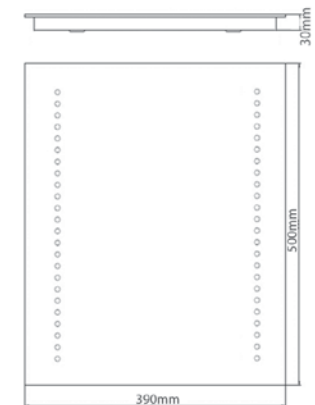

Ester Slimline LED Mirror

'sophisticated, slimline mirror with pull cord'

- > 48 high power LED's provide optimum illumination for everyday tasks such as shaving or make up application.
- > This mirror features a sophisticated and effortless design.
- > Ultra slim design makes this mirror a discrete yet stylish addition to any bathroom.
- > Easy to install.
- > Chrome pull cord to easily activate lights.
- > IP44 rated, suitable for use in zone 2 areas of the bathroom (see page 82 for zonal diagram).

Code	Wattage	Height	Width	LED's	LED Colour	Lumens	RRP
SE30456C0	3.36W	500mm	390mm	48	Natural White (4000K)	336 lm	£98.64