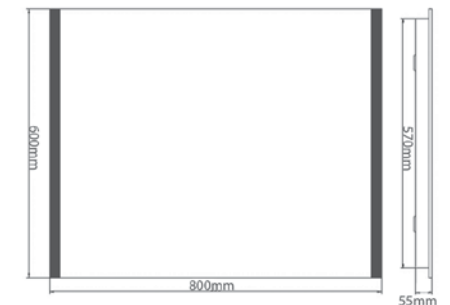

Code	Wattage	Height	Width	LED's	LED Colour	Lumens	RRP
SE30786C0	37.1W	600mm	800mm	144	Cool White (6400k)	650 lm	£362.88

SE30786C0

Infrared Sensor

Bluetooth™ Connectivity