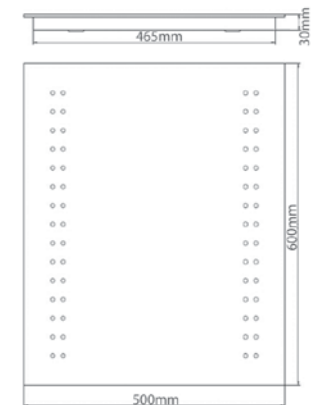

Tula

Slimline 60 Diode LED Mirror

'simple design, stunning effect'

- > This stylish mirror comprises of a double row of natural white LED's on both sides for a simple yet stunning effect.
- > 60 integrated LED's provide optimum light output for everyday tasks such as shaving or make up application.
- > The ultra slim profile makes this mirror very discreet.
- > Chrome pull cord to easily activate lights.
- > IP44 rated, suitable for use in zone 2 areas of the bathroom (see page 82 for zonal diagram).

Code	Wattage	Height	Width	LED's	LED Colour	Lumens	RRP
SE30486C0	4.2W	600mm	500mm	60	Natural White (4000K)	420 lm	£120.72