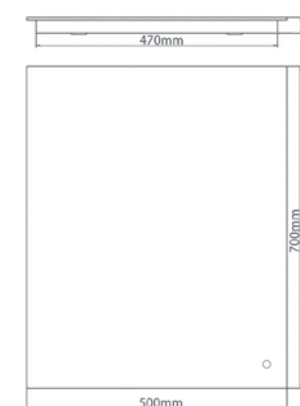

Code	Wattage	Height	Width	LED's	Colour Temp.	Lumens	RRP
SE30716D0	8.3W	700mm	500mm	138	4100 - 6400k	623 lm	£213.12

SE30716C0

Cool White

Warm White

Subject to technical changes

Diffused LED Mirrors >