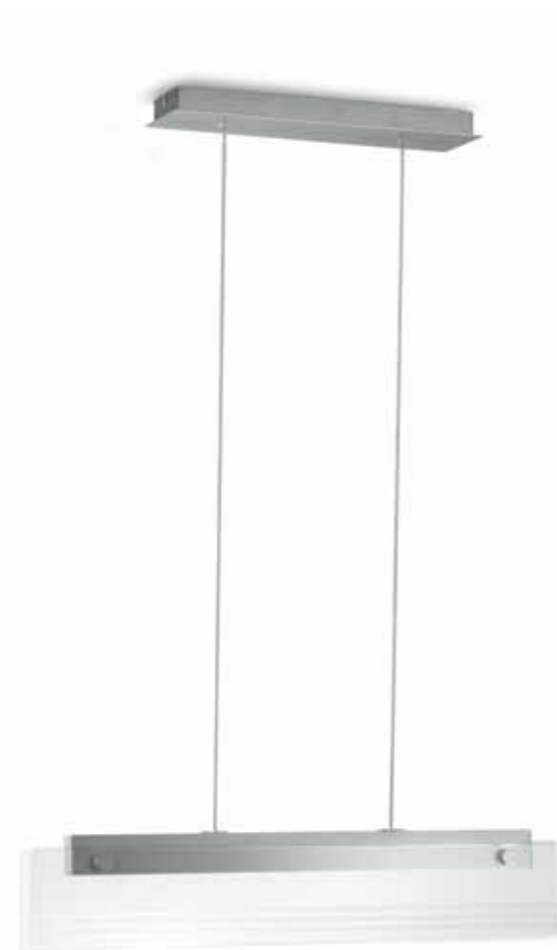

Cypress
53223/11/16
 I 1500 → 260 / 260
 LED - 3x 3W incl. - 500 lm
 © - IP20
 glass - glass

Vaga
40972/48/16
 1 1500 → 430 / 464
 LED - 6x 2,5W incl. - 1100 lm
 ⊕ - IP20
 metal - synthetics

Vaga
40970/48/16
 1 48 → 374 / 362
 LED - 6x 2,5W incl. - 1100 lm
 ⊕ - IP20
 metal - synthetics

Nister
43133/30/16
 1 197 → 300 / 73
 LED - 1x 3W incl. - 270 lm
 ⊕ - IP20
 aluminium

Nister
43133/31/16
 1 197 → 300 / 73
 LED - 1x 3W incl. - 270 lm
 ⊕ - IP20
 aluminium

Nister
43133/48/16
 1 197 → 300 / 73
 LED - 1x 3W incl. - 270 lm
 ⊕ - IP20
 aluminium