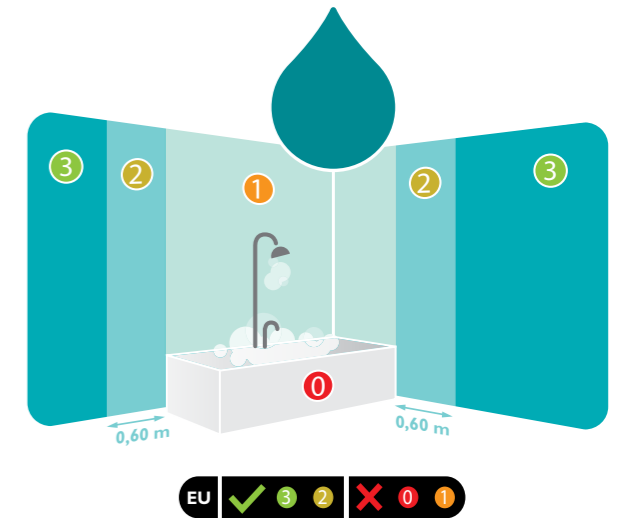

Sealed tight

Sealed tight to keep out moisture for a completely safe and well-lit bathroom

Sealed extra tight to a rating of IP44* or IP65* and certified water resistant, each myBathroom luminaire is suited perfectly for humid environments – even near a shower, sink or bath. The fully-sealed premium body is sleek and smooth, which looks great too.