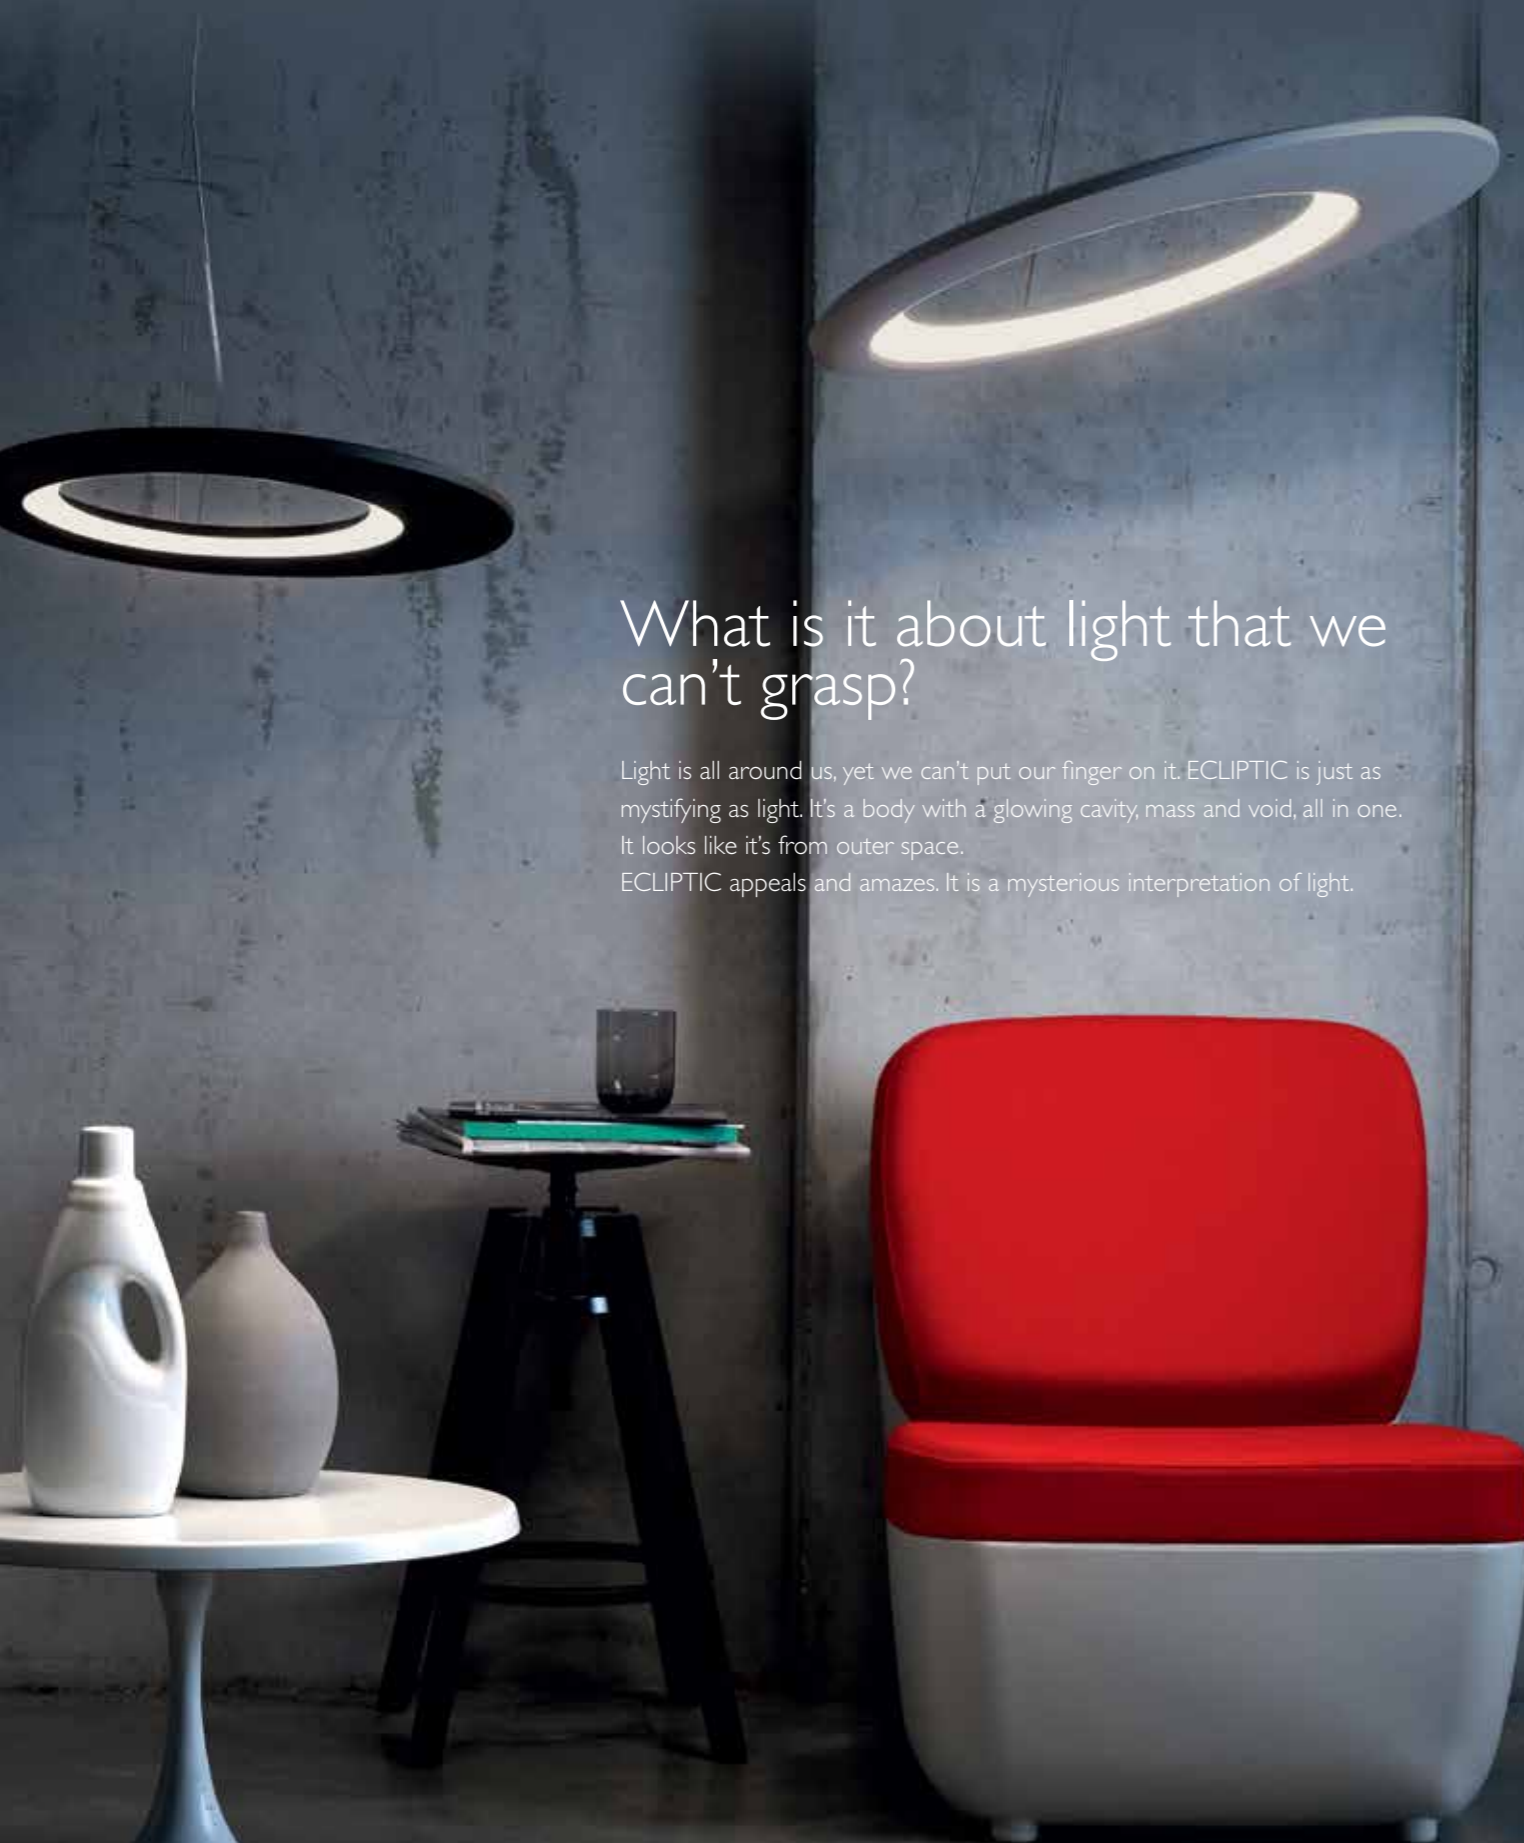

LUCEBAR
4223048LI
2x 55W, class I
H 1796mm L 289mm W 289mm

LUCEBAR
4223031LI
2x 55W, class I
H 1796mm L 289mm W 289mm

What is it about light that we can't grasp?

Light is all around us, yet we can't put our finger on it. ECLIPTIC is just as mystifying as light. It's a body with a glowing cavity, mass and void, all in one. It looks like it's from outer space. ECLIPTIC appeals and amazes. It is a mysterious interpretation of light.