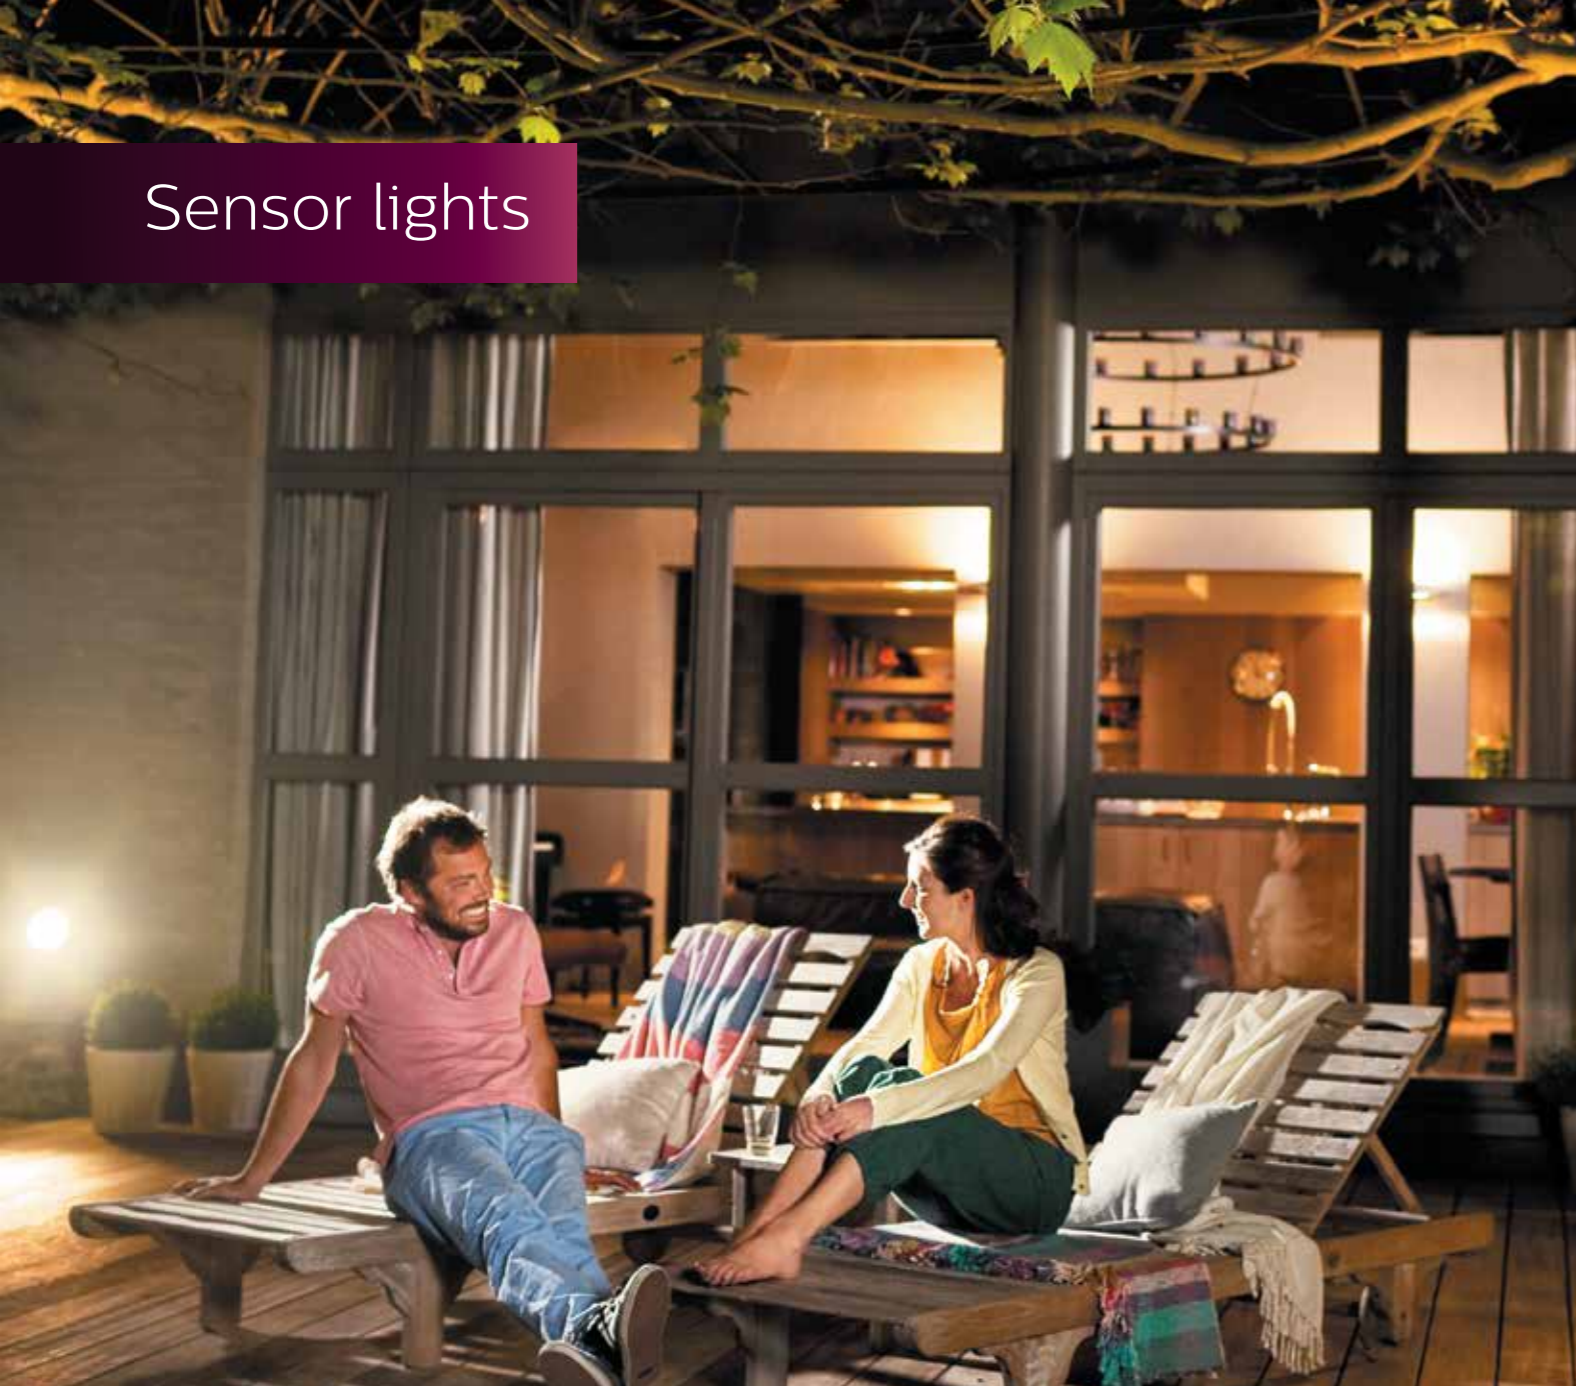

Sensor lights

Highlights

223

Veranda

Tip

"Mount a standalone sensor on one of the corners of your house to detect movement in the widest possible angle and to switch on several light points at the same time."