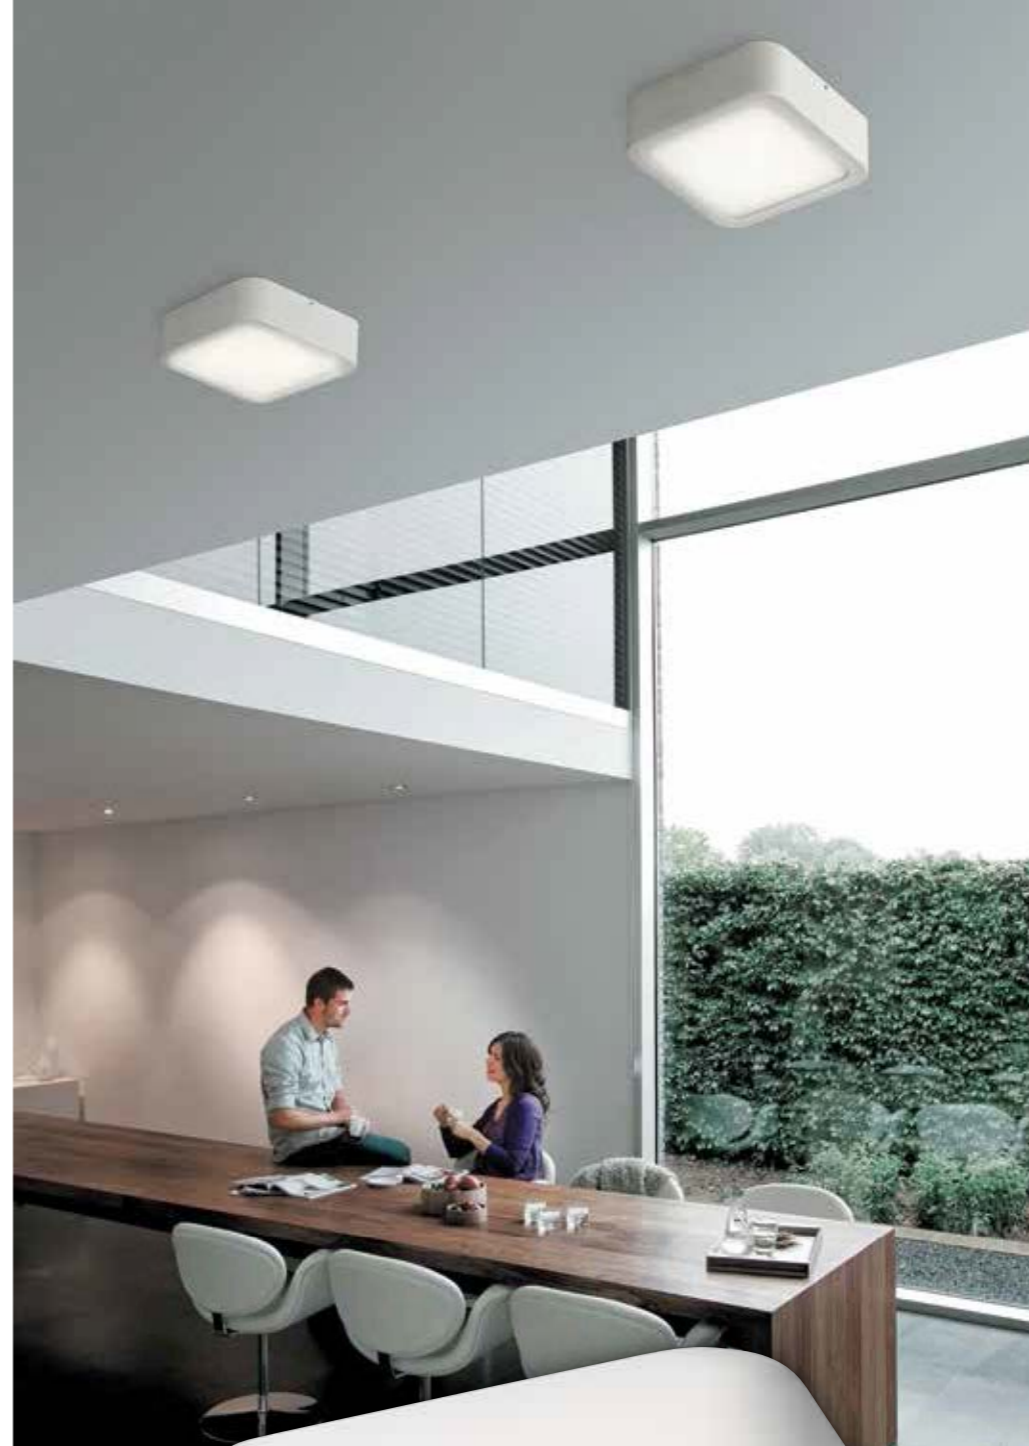

Canis
59712/31/16
I 65 → 221 / 221
LED - 1x 13W incl. - 1280 lm
⊙ - IP20
metal - synthetics