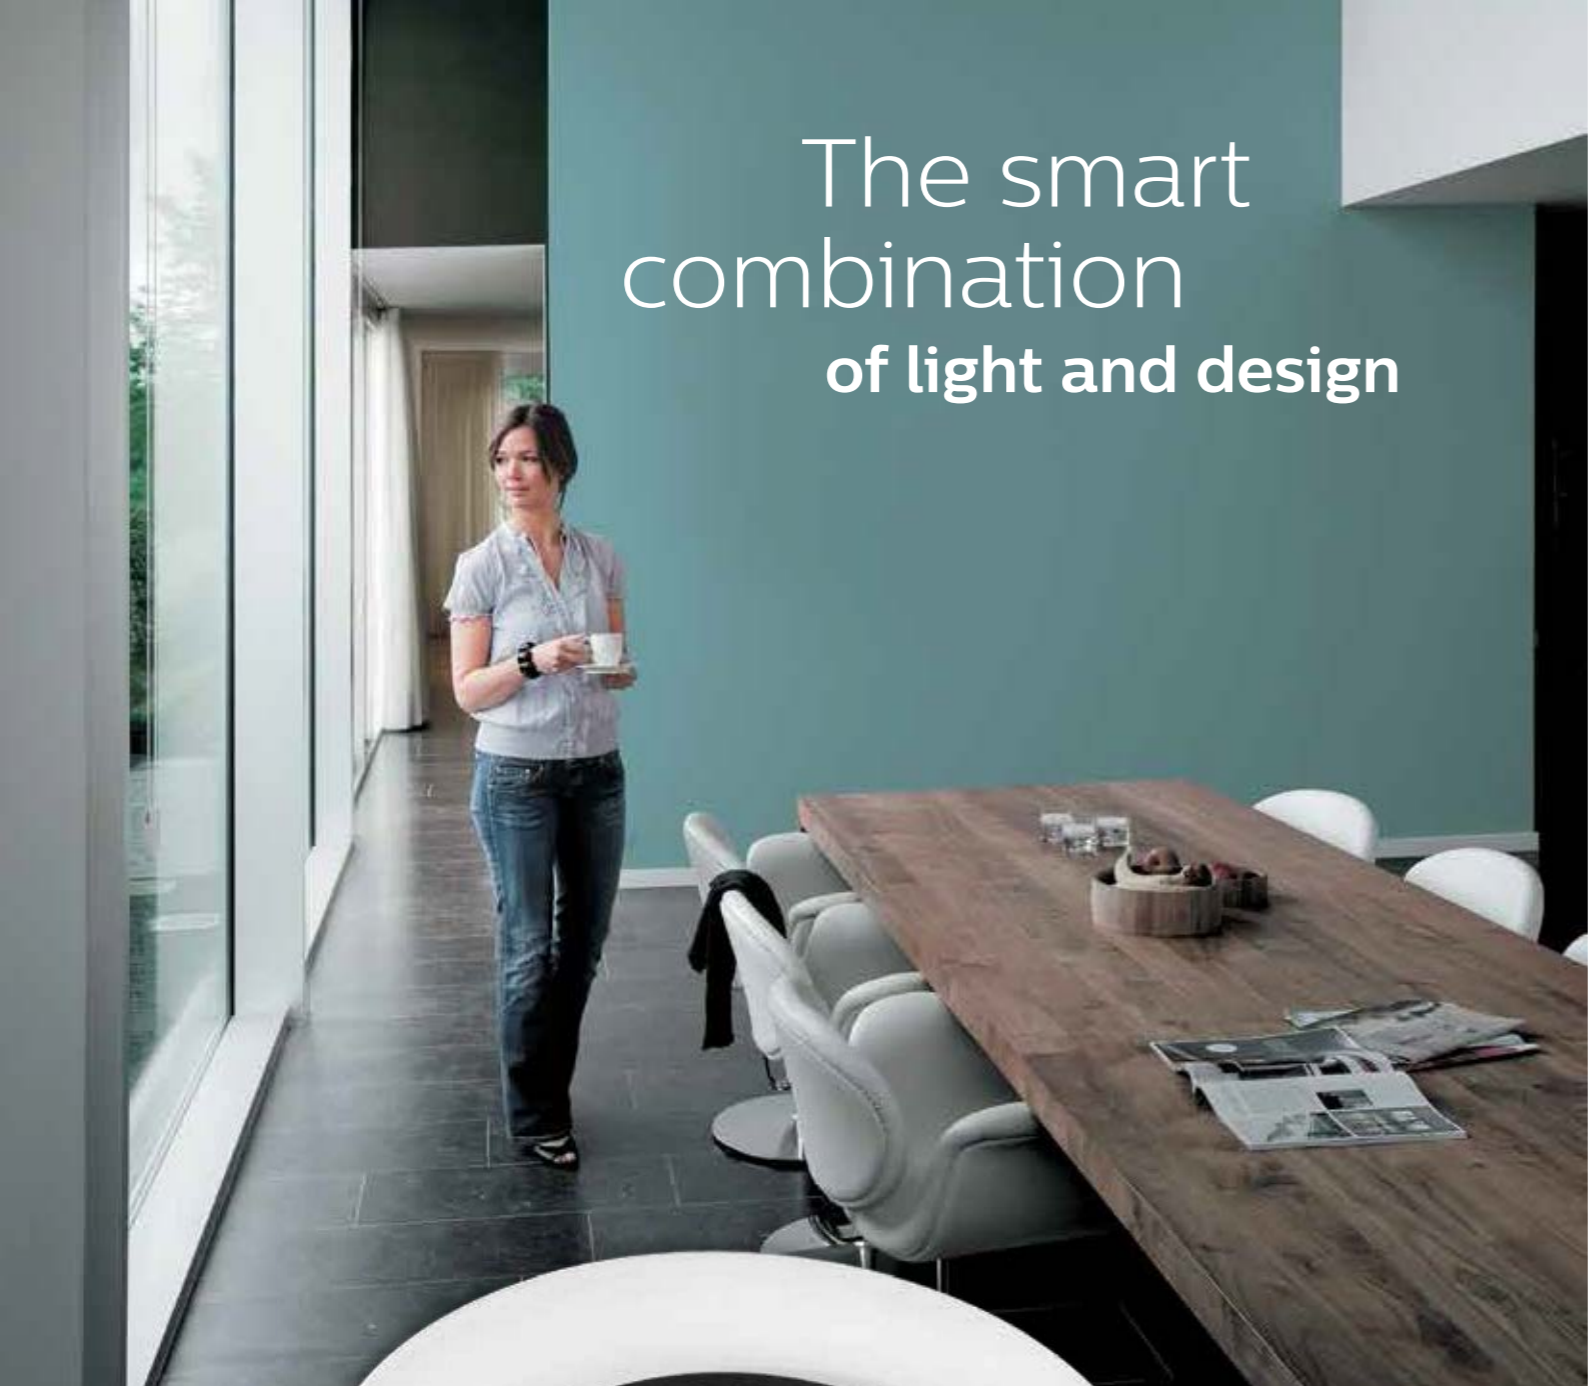

The smart combination of light and design

Probos 57965/31/16

→ 123 / 123 ± 105 Ø 110 x110
LED - 1x 6W incl. - 290 lm
◆ - IP23
aluminium