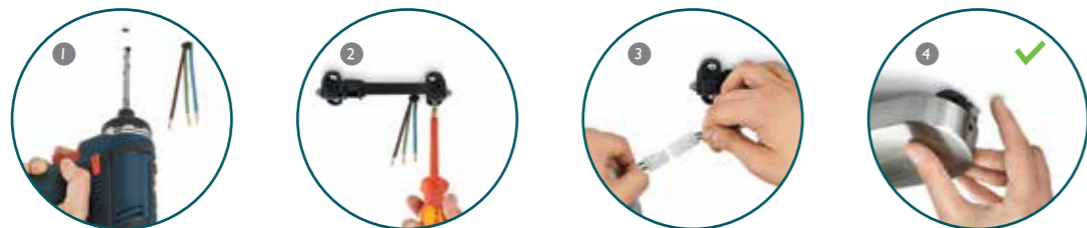

PHILIPS

Click!FIX

It's easy and quick!

No more worries or frustrations when mounting your new spot lights. Philips introduces click!FIX – a new way to mount your lights in 4 easy steps.

Unique dimming

technology

Philips is the first to introduce LED spots that work with all dimmers. Simply use your current dimmer, or any dimmer you want!

It's amazing what Philips LED lighting
can do for you

Powerful, warm and energy saving,
 Philips LED is a lighting revolution
 for your home