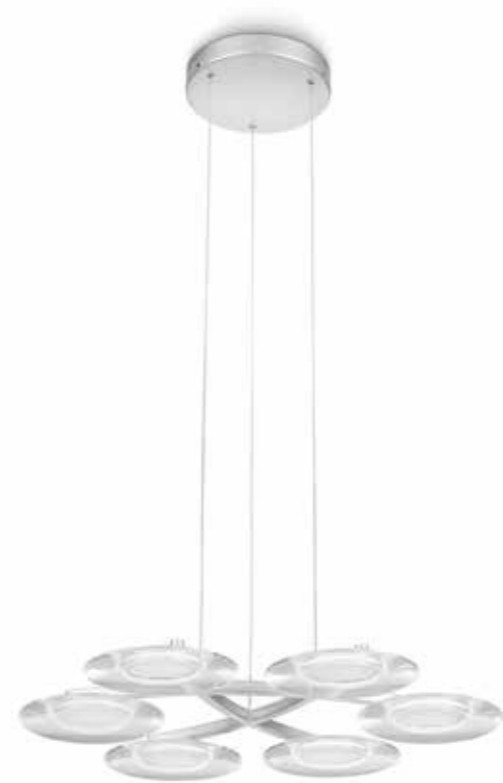

Cypress
53223/11/16
 I 1500 → 260 / 260
 LED - 3x 3W incl. - 500 lm
 © - IP20
 glass - glass

Vaga
40972/48/16
 1 1500 → 430 / 464
 LED - 6x 2,5W incl. - 1100 lm
 ⊕ - IP20
 metal - synthetics

Vaga
40970/48/16
 1 48 → 374 / 362
 LED - 6x 2,5W incl. - 1100 lm
 ⊕ - IP20
 metal - synthetics