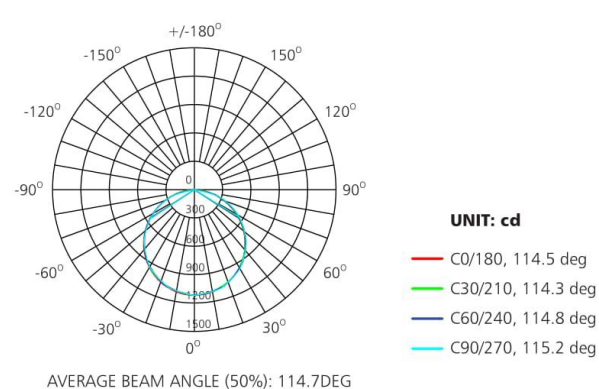

LED Frame light 40W 595x595mm

Shipping info

Ship Carton Height	2,5 cm
Ship Carton Length	60,0 cm
Ship Carton Width	60,0 cm
Ship Weight	0,9 kg
Weight	0,8 kg
Ship Carton Units	1 pcs/carton
Master pack	10 pcs

Light distribution diagram

Product Specifications

EAN code	5902020215998
Housing material	Aluminium
Cover colour	Opal
Protection class	IP20
Dimensions :	
Length:	595mm
Wide:	595mm
Height:	20mm
CCT:	4000K
CRI (Ra)	>80
Input Voltage:	220-240V 50Hz
Power factor	>0,60
Power	40W
Dimmable	NO
LED working hours	20 000
LED Type	SMD 2835
Lumens / Light Output	4000lm (100lm/W)
Warranty	2 years