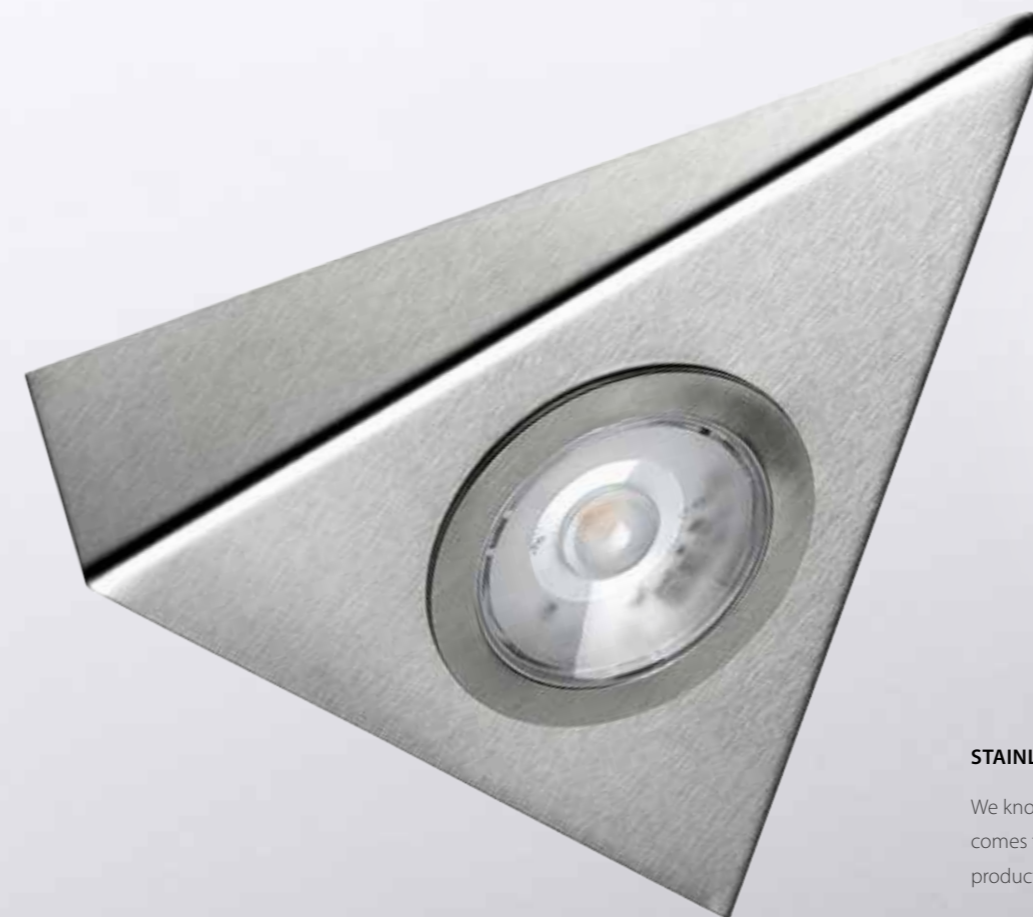

SLS
surface light source

The latest LED technology COB LED Lighting...

HIGHER LIGHT OUTPUT

The lumen output achieved from COB is considerably higher than the HD and SLS equivalent products in the range.

ENHANCED EFFICIENCY

A low wattage of 3W is maintained per fitting, despite the considerably higher light output achieved.

UNIFORM APPEARANCE

A single chip containing a tightly compact array of LED's.

We've perfected our introductory COB LED range

COB is the very latest in LED technology. Our introductory kitchen COB lighting range boasts a certain few distinct benefits over others on the market...

- Enhanced efficiency. Our COB fittings have a maximum efficacy of 95 lm/W.
- A higher light output. The lumen value of our cool white COB light is 285 lm.
- We know you prefer under cabinet spot lights in a stainless steel finish, so the products in our COB lighting range are only available in a stainless steel finish.
- Despite the high output of our fittings, we have maintained a low wattage of only 3W per fitting.
- Long lifespan of 35,000 hours.
- Uniform appearance. COB (chip on board) technology tightly compacts a high number of small LED chips, creating the effect of one lighting module as oppose to visible dots from individual diodes.