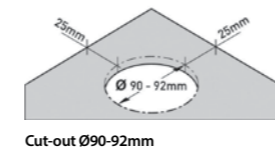

will now charge the
iPhone 6
Please note: if charging an iPhone 6, iPad or any item with a high mA requirement, please only charge one item at any one time.