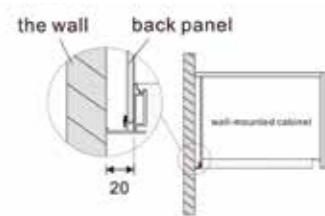

Code	Wattage	Length	LEDs	Lumen's	Driver	RRP
SE17002C0	5.8W	361mm	72	210 lm	■	£67.20
SE17012C0	6.7W	411mm	84	260 lm	■	£70.44
SE17022C0	7.6W	461mm	96	300 lm	■	£76.80
SE17032C0	9.6W	561mm	120	380 lm	■	£88.32
SE17042C0	13W	761mm	168	530 lm	■	£112.68
SE17052C0	14.6W	861mm	192	600 lm	■	£124.80
SE17062C0	15.6W	961mm	216	680 lm	■	£139.56
SE17072C0	20.1W	1161mm	264	800 lm	■	£161.28