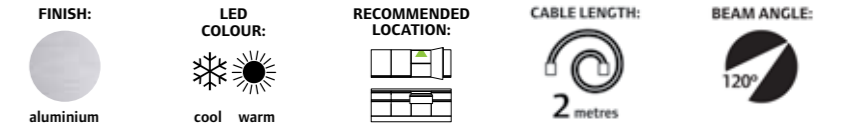

SLS Quadra LED In Cabinet Light