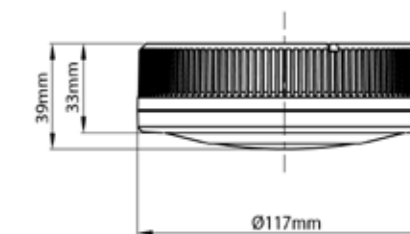

The first LED under cabinet light with Bluetooth audio speaker integration in the UK. If your kitchen is used for dining, entertaining and socialising as well as cooking, this is the perfect accessory. Not only does this fitting provide a brighter output than any other current Sensio under cabinet spot light, as well as having no visible LED points, it has an integrated Bluetooth audio speaker. Provides key task lighting where you need it and keeps surfaces clear from additional devices.

SensioSound LED Bluetooth Speaker Light

FINISH: stainless steel
LED COLOUR: cool
LAMP LIFE: 13 years
RECOMMENDED LOCATION:
BEAM ANGLE: 120°

'kitchen lighting you can play your music through'

- > High output LED light with built-in Bluetooth RF wireless module to support the latest mobile devices with Bluetooth function.
- > Steel finish with integrated heat-sync and frosted lens for a diffused light output.
- > One device provides task lighting and allows you to play your music, perfect for when you're cooking or entertaining.
- > Surface mounted fitting with an extremely high output.
- > Keep your kitchen tidy as no other devices are required to play your music.
- > Two of these fittings can be used in sync with one another (they must be powered by an individual driver - SE40526).
- > Quick and extremely simple to use, all you need is a SensioSound fitting, 12V driver and a mobile device with Bluetooth. No receivers, wireless boxes or additional wiring required.
- > Wireless connection to your mobile device.
- > Operational range of up to 10m.

Code	Wattage	LED Colour	Lumen's	Cable	Driver	RRP
SE21090C0	8W	Cool White (5000K)	334 lm	1.8m	■	£82.92
SE21090W0	8W	Warm White (3000K)	228 lm	1.8m	■	£82.92