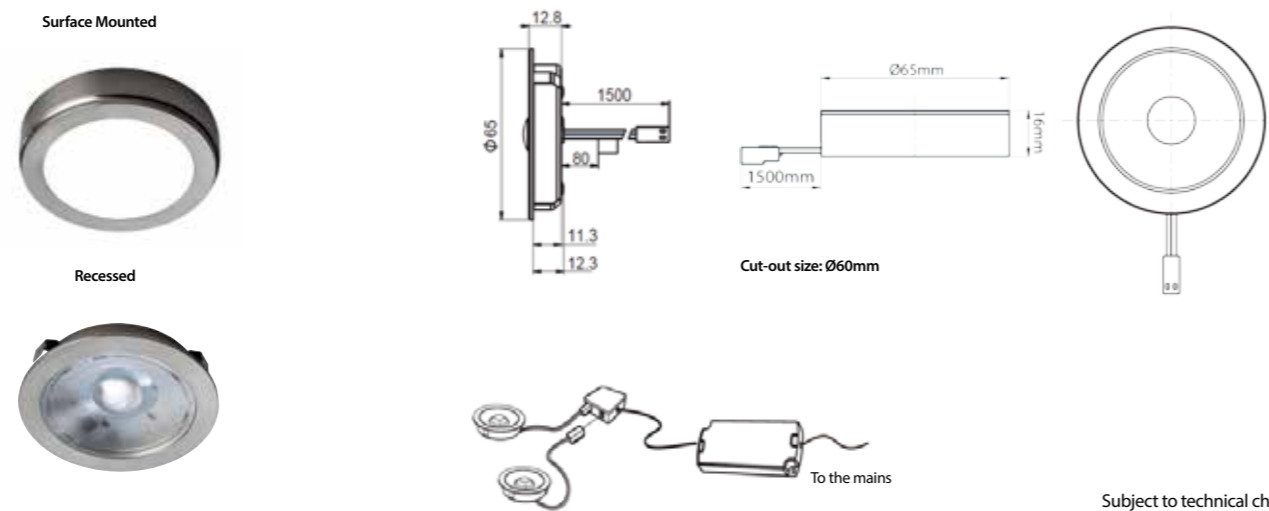

Code	Wattage	LED Colour	Qty	Lumen's	Driver	RRP
SE21290C0	3W	Cool White (5000K)	1	285 lm	■	£20.40
SE21290C2	6W	Cool White (5000K)	2	285 lm	included	£56.04
SE21290C3	9W	Cool White (5000K)	3	285 lm	included	£82.92
SE21290W0	3W	Warm White (3000K)	1	270 lm	■	£20.40
SE21290W2	6W	Warm White (3000K)	2	270 lm	included	£56.04
SE21290W3	9W	Warm White (3000K)	3	270 lm	included	£82.92

Available from the end of September 2015

Accessories		
Code	Description	RRP
SE9009	2.5m Extension Cable	£2.16