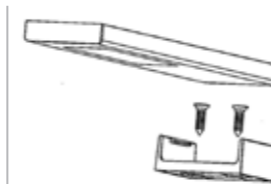

SE240920 - Mounting Bracket for Quadra SLS - £1.08

Under cabinet mounting (bracket provided with each fitting).

Over cabinet mounting (each bracket to be bought separately)

Optional accessories

Aluminium Cable Channel (SE7003AL) - £3.72
2.5m Extension Cable (SE9009) - £2.16