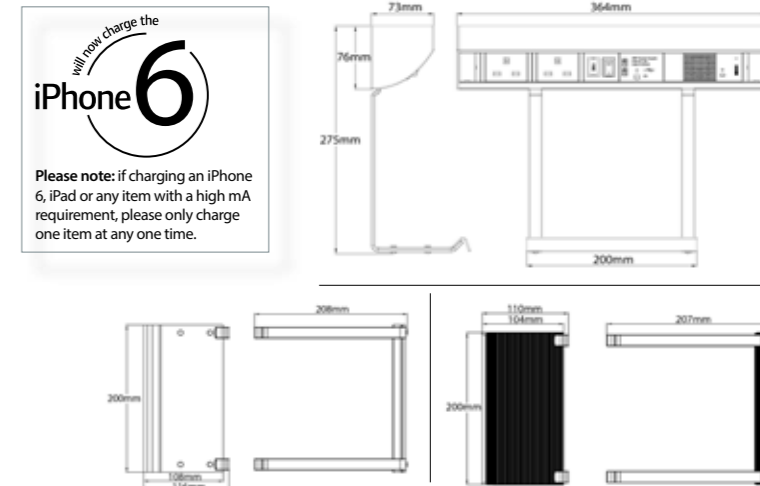

will now charge the
iPhone 6
Please note: if charging an iPhone 6, iPad or any item with a high mA requirement, please only charge one item at any one time.