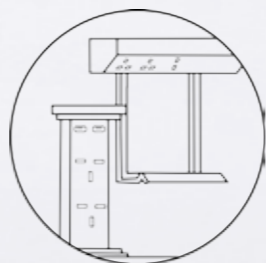

All Those Features

Two power sockets, two USB ports, Bluetooth speaker, hanging shelf option or hidden pull-up option.

Stainless steel top.

Two USB Ports with a combined allowance of 2100mA.

Integrated Bluetooth speaker. Simply connect your mobile device to play your music through the speaker integrated into this stunning upgrade to the SensioPod range.