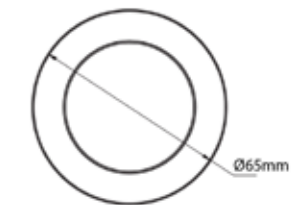

Accessories

Code	Description	RRP
SE211570	Nico 6 Way Distribution Block	£13.32
SE211750	Nico 1.5m Extension Cable	£5.16

SLS
surface light source

Cut-out: Ø 59-61mm

SE211750 - Nico 1.5m Extension Cable

SE211570 - Nico 6 Way Distribution Block