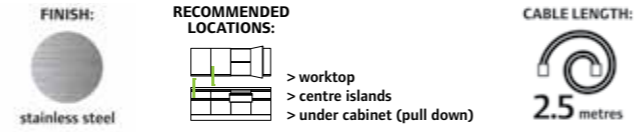

SensioPod Bluetooth Pull up Socket