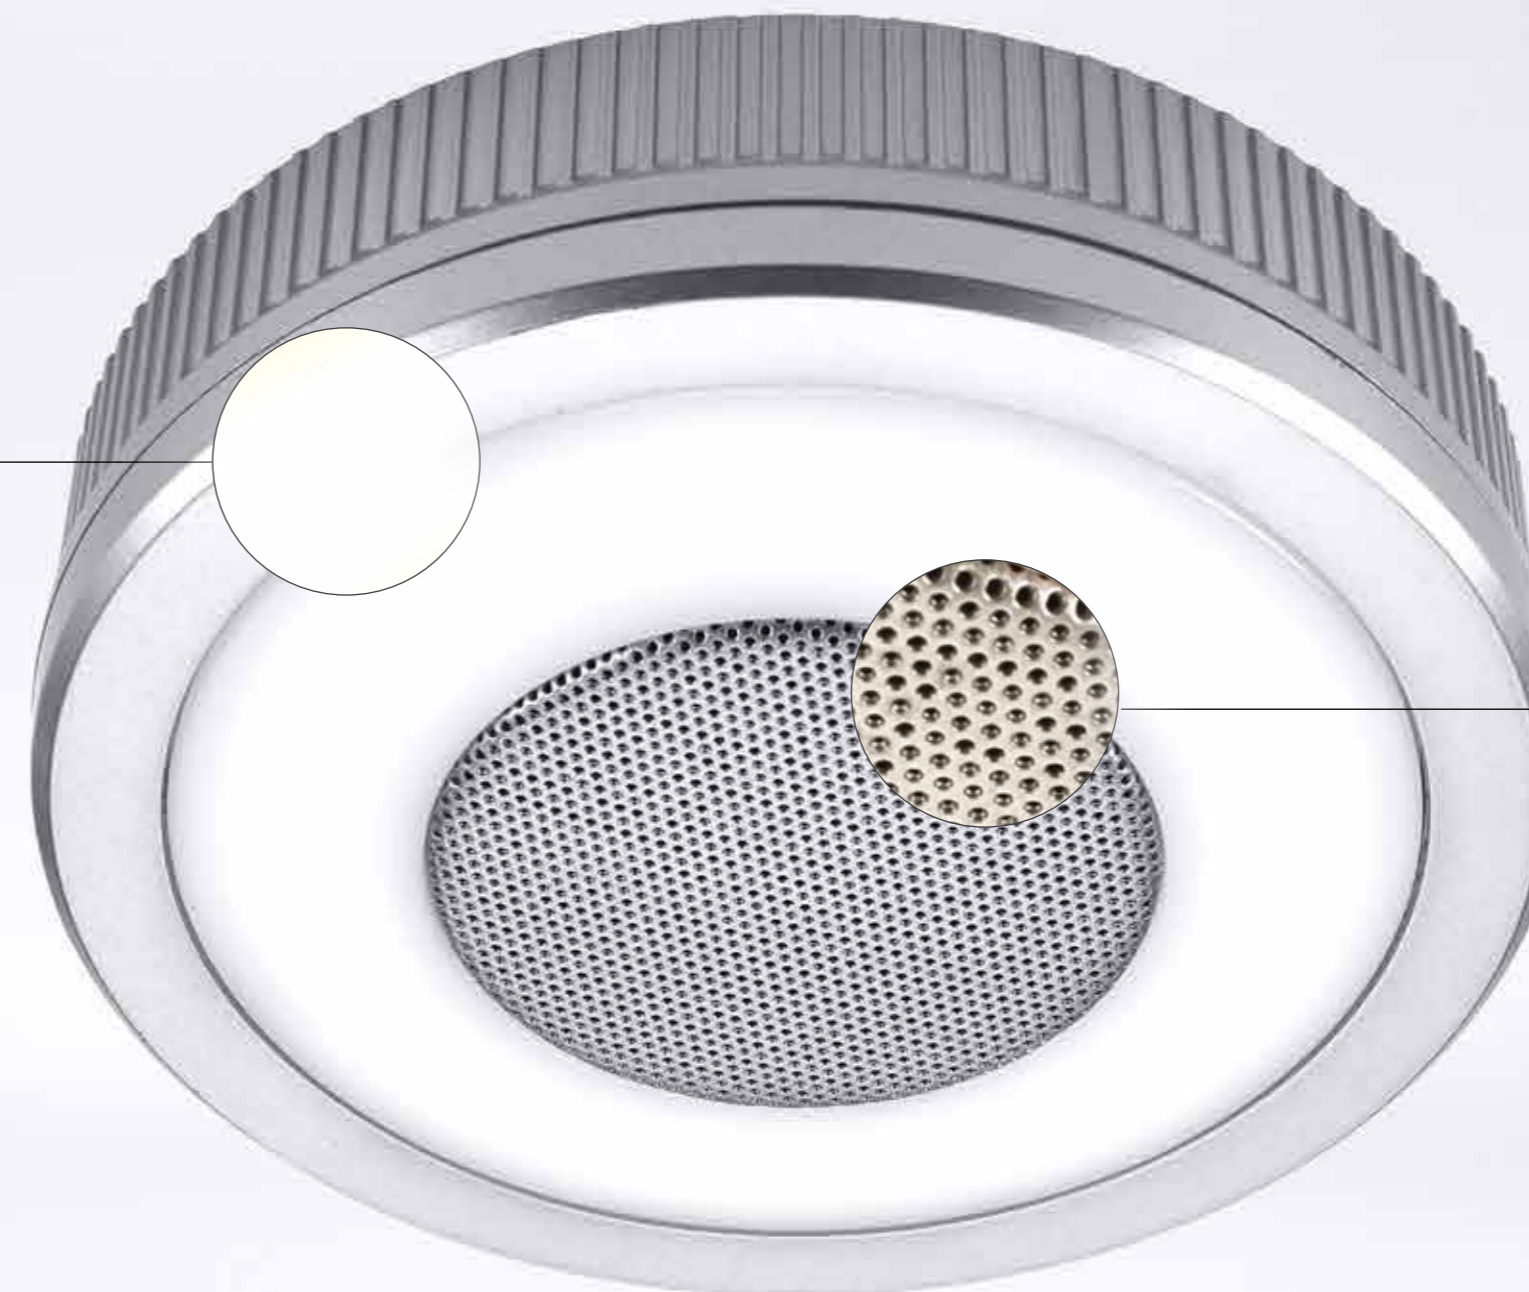

Light Meets Sound...

Introducing SensioSound

Introducing the latest LED innovation from Sensio...

The first under cabinet kitchen light with an integrated Bluetooth speaker. Perfect for those who love to cook, dine, entertain and spend time with family in the kitchen.

- Features an in-built Bluetooth RF wireless module. Simply connect your mobile device to the light via Bluetooth. When paired, all music selected on your mobile device will be played via the SensioSound.
- No visible diodes for a streamlined and attractive appearance.
- One fixture provides task lighting and allows you to play your music. The perfect 'all round' kitchen accessory.
- Keep your kitchen counters tidy as no other devices are required to play your music.
- Bluetooth operational range of up to 10m from your mobile device.
- Low power consumption, only 8W for the product overall.

We have also added two new power solutions with Bluetooth speaker integration, see pages 8-11 for more information.

HIGH OUTPUT, DIFFUSED LED

Featuring no visible diodes, this high power fitting has a light output of a whopping 334 lm.