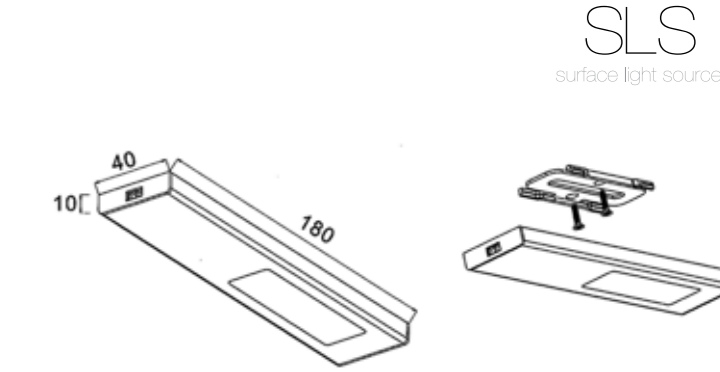

SLS
surface light source