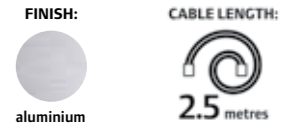

SensioPower U Bluetooth Power System with Shelf