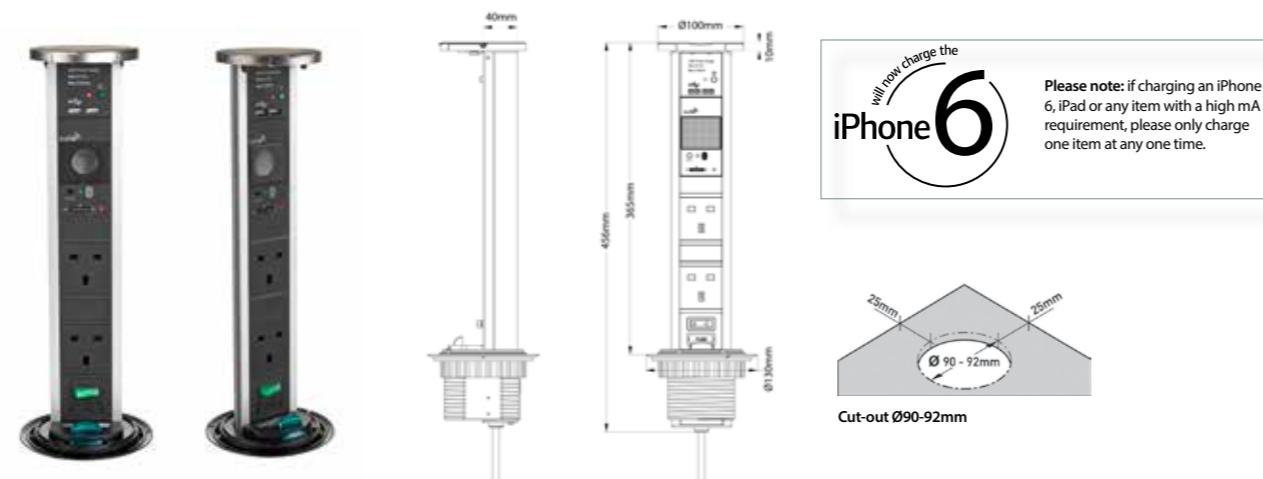

SensioPower U Bluetooth Power System with Shelf

'everything you need for today's kitchen'

- > Add a touch of luxury to your kitchen designs with this exclusive product.
- > Multi-functional product; power, Bluetooth audio, hanging rail and USB.
- > Mount under kitchen wall units.
- > Place your iPad or cookbook on the aluminium hanging shelf when cooking or baking.
- > Two power sockets and Bluetooth audio; plug your appliances in and play your music whilst cooking or entertaining through a single device.
- > Perfect for an open plan living space which is used for cooking, dining, entertaining and spending time with family.
- > Two USB ports (with a combined max. allowance of 2100mA) for charging the latest mobile devices.
- > Aluminium finish of the power unit and hanging rail for a high end look.
- > IP54 rated so the product is not affected by splashing water or steam.
- > Neon green switch provides a simple means of checking appliances have been turned off when not in use to save on energy bills.

Code	Connection	Features	RRP
SE891920	13A plug included	2 x power sockets, Bluetooth speaker, 2 x USB ports & hanging shelf	£131.28

Audio specifications:

- > 2W miniature audio speaker
- > Sensitivity at L/R380MV
- > SNR > 80db
- > Frequency range: 280Hz-16KHz
- > Suitable for use with any Bluetooth enabled audio device and 3.5mm headphone jack (including MP3, MP4, Android Smart phones, iPhone's and iPad).