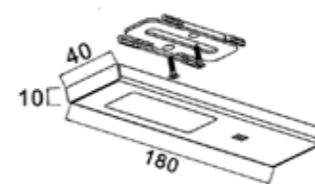

SE240920 - Mounting Bracket for Quadra SLS - £1.08

Under cabinet mounting (bracket provided with each fitting).

Over cabinet mounting (each bracket to be bought separately)

Optional accessories

Aluminium Cable Channel (SE7003AL) - £3.72
2.5m Extension Cable (SE9009) - £2.16