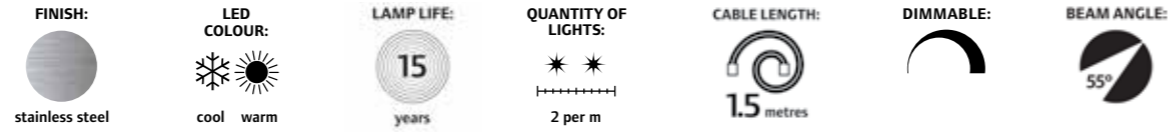

Venus COB LED Recess/Surface Light