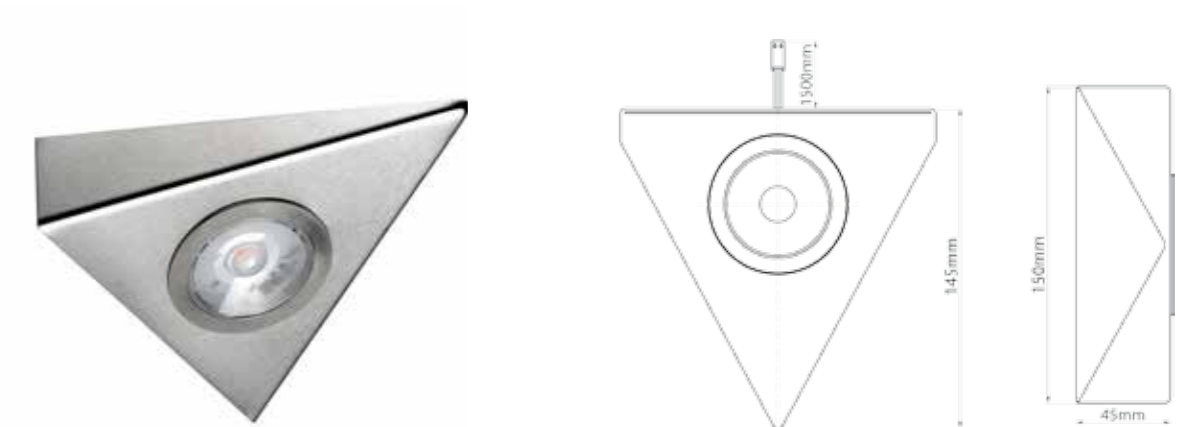

Venus COB LED Recess/Surface Light

'COB LED - the latest LED technology'

- > Guaranteed to provide a higher light output than other like-for-like products currently on the market*
- > COB LED is a unique configuration of closely compacted LED's. It provides enhanced efficiency, a higher light output and a more uniform appearance.
- > The fitting is supplied with the collar. Can be either surface or recess mounted.
- > This fitting has a maximum luminous efficacy of 95 lm/W.
- > Stainless Steel fitting available with either cool white or warm white LED, great for both contemporary and traditional kitchens.
- > Despite the high output of this fitting, a low wattage of 3W is maintained.
- > IP43 rated - suitable for use close to a sink (protected against direct sprays or splashes of water).
- > Switch/dim using Sensio sensors and controllers.

* Correct at the time of print

Code	Wattage	LED Colour	Qty	Lumen's	Driver	RRP
SE21290C0	3W	Cool White (5000K)	1	285 lm	■	£20.40
SE21290C2	6W	Cool White (5000K)	2	285 lm	included	£56.04
SE21290C3	9W	Cool White (5000K)	3	285 lm	included	£82.92
SE21290W0	3W	Warm White (3000K)	1	270 lm	■	£20.40
SE21290W2	6W	Warm White (3000K)	2	270 lm	included	£56.04
SE21290W3	9W	Warm White (3000K)	3	270 lm	included	£82.92

Available from the end of September 2015

Accessories		
Code	Description	RRP
SE9009	2.5m Extension Cable	£2.16

Subject to technical changes

Titon COB LED Triangle Light

'COB LED in the ever popular triangle housing'