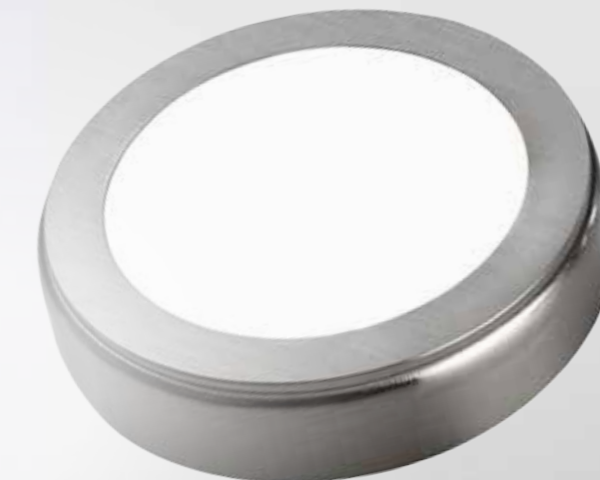

SLS
surface light source

The latest LED technology COB LED Lighting...

HIGHER LIGHT OUTPUT

The lumen output achieved from COB is considerably higher than the HD and SLS equivalent products in the range.

ENHANCED EFFICIENCY

A low wattage of 3W is maintained per fitting, despite the considerably higher light output achieved.

UNIFORM APPEARANCE

A single chip containing a tightly compact array of LED's.

We've perfected our introductory COB LED range

COB is the very latest in LED technology. Our introductory kitchen COB lighting range boasts a certain few distinct benefits over others on the market...

- Enhanced efficiency. Our COB fittings have a maximum efficacy of 95 lm/W.
- A higher light output. The lumen value of our cool white COB light is 285 lm.
- We know you prefer under cabinet spot lights in a stainless steel finish, so the products in our COB lighting range are only available in a stainless steel finish.
- Despite the high output of our fittings, we have maintained a low wattage of only 3W per fitting.
- Long lifespan of 35,000 hours.
- Uniform appearance. COB (chip on board) technology tightly compacts a high number of small LED chips, creating the effect of one lighting module as oppose to visible dots from individual diodes.