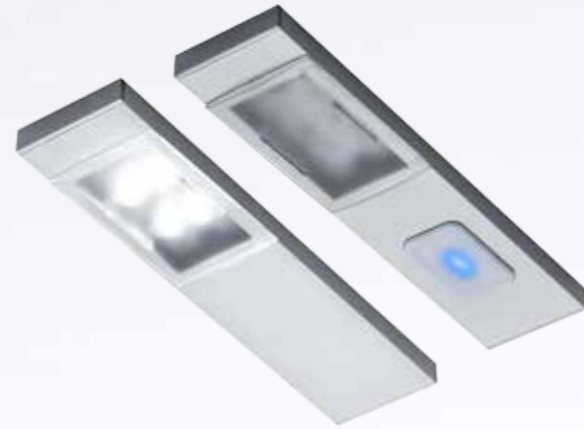

The Original Quadra Range

Key benefits of the SLS Quadra

- The lens over the LED's on the SLS version completely diffuse the LED points
- Contains an increased number of LED's for higher light output (brighter than the original)
- Elongated lighting panel to allow a better spread of light across the worktop
- Significantly improved installation method
- More attractive in appearance
- Upgrade from touch sensor to IR sensor

SIMPLE TO INSTALL

Take a look at our specially designed bracket, making installation both simpler and safer.

BRIGHTER

The lumen output of the SLS Quadra is 57 lm higher than the original Quadra equivalent.

MORE LIGHT ON THE WORKTOP

The elongated light panel on the SLS Quadra means you achieve a greater cast of light across the worktop.

IR SENSOR

A single swipe of the hand past the sensor will switch all connected lights on/off. Much more hygienic than a touch switch.

SLS LED

Several high power LED's covered by a frosted diffuser for a stunning appearance.

UNIQUE DESIGN

UK product design. Designed by Sensio, exclusive to Sensio in the UK.

Designed in the UK