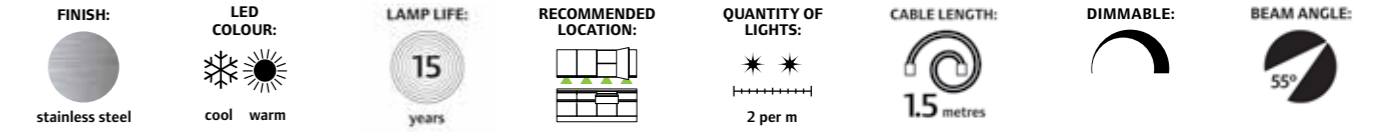

Titon COB LED Triangle Light

'COB LED in the ever popular triangle housing'

- > Guaranteed to provide a higher light output than other like-for-like products currently on the market*
- > COB LED is a unique configuration of closely compacted LED's. It provides enhanced efficiency, a higher light output and a more uniform appearance.
- > This fitting has a maximum luminous efficacy of 95 lm/W.
- > Stainless Steel fitting available with either cool white or warm white LED, great for both contemporary and traditional kitchens.
- > Despite the high output of this fitting, a low wattage of 3W is maintained.
- > IP43 rated - suitable for use close to a sink (protected against direct sprays or splashes of water).
- > Choose the triangle fitting to angle the light towards the front of the worktop.
- > Switch/dim using Sensio sensors and controllers.

* Correct at the time of print