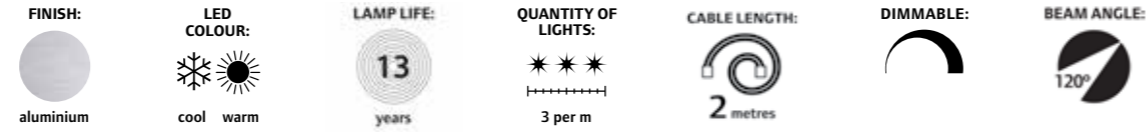

SLS Quadra LED Under/Over Cabinet Light