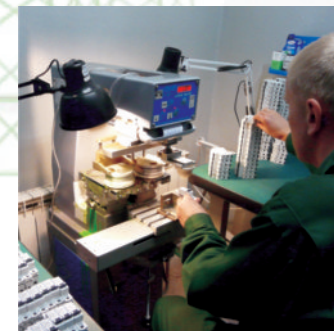

Our company has got a wide range of certified testing and control equipment, which gives us the possibility to ensure:

1. testing of each piece of product;
   - conformity with European standards.
2. JSC “Promfactor Baltic” guarantees the high quality of products and provides a long warranty period with confirmation that each piece of product was passed all control tests. All our production equipment is certified.

We offer you to be our partner!