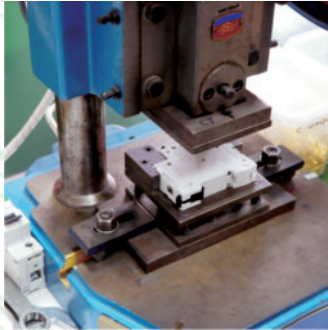

We produce low-voltage electrical equipment under the brand “PF” as follows:

- three series of modular circuit breakers (ECO, Standart and EVO) which could be mounted on DIN-rail with current range from 1A to 125A;
- motor protection circuit breakers from 0.63 up to 80A;
- stationary circuit breakers with current range from 16A to 1600A;
- AC contactors with current range from 6A to 1000A;
- thermal relays with current range from 0.1A to 630A;
- pushbutton switches;
- control station;
- LED indicator lamps;
- limit switches.

Our company has got a wide range of certified testing and control equipment, which gives us the possibility to ensure:

- testing of each piece of product;
 - conformity with European standards.
- JSC “Promfactor Baltic” guarantees the high quality of products and provides a long warranty period with confirmation that each piece of product was passed all control tests. All our production equipment is certified.