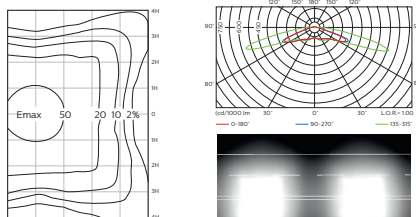

Designed for wet road lighting.

FastFlex lens 2x8/III-X Gen2

Designed for roads of medium width and urban street lighting.

FastFlex lens 2x8/V Gen2

Designed for symmetrical lighting, e.g. parking lots, petrol stations.