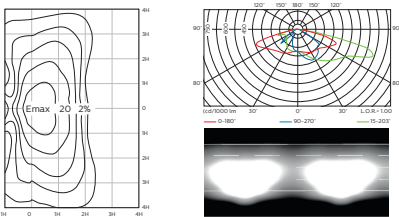

FastFlex lens 2x8/III-X Gen2

Designed for roads of medium width and urban street lighting.