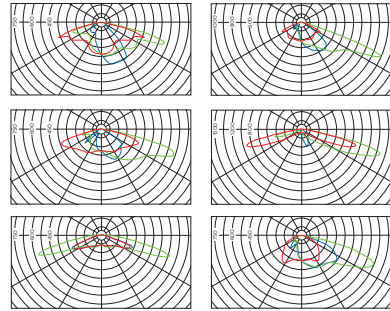

THE ENERGY-EFFICIENT LED STREET LIGHT

Model: ST-2M/6000

With its compact design and latest LED architecture from Philips, RADIUS street lights is a versatile, cost-effective luminaire that fulfils all functional road lighting requirements. It is made of high-quality components that ensure long lifetime and low maintenance cost. RADIUS street lights comes with 3 kA surge protected Xitanium Programmable LED Extreme drivers and latest Fortimo FastFlex LED boards from Philips with efficiency up to 155 lm/W. Big choice of different optics available allows to choose optimal solution for every application.

* in preparation

GENERAL TECHNICAL SPECIFICATIONS

Ref.	Wattage	Efficiency	Lumen output	Dimensions (mm)*			
				D	L	W	H
ST-3M/6000	40W	155 lm/W	6.200 lm	580	676	303	186
ST-3M/6000	60W	145 lm/W	8.700 lm	580	676	303	186
ST-3M/6000	80W	135 lm/W	10.800 lm	580	676	303	186