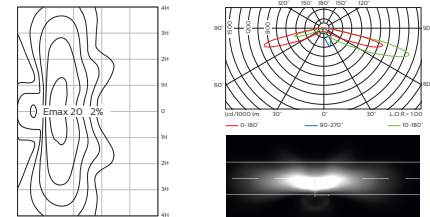

FastFlex lens 2x4/SW-X Gen2

Designed for Pedestrian Road and Bicycle lighting.