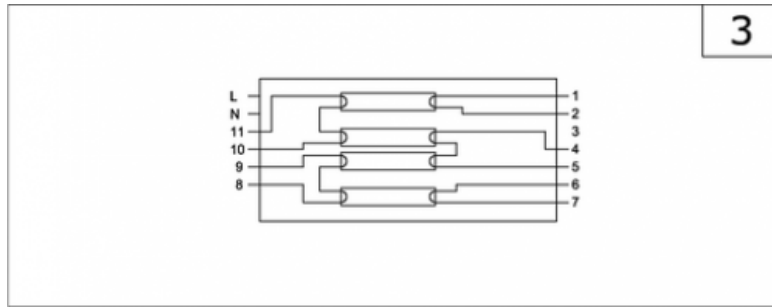

version:

ST