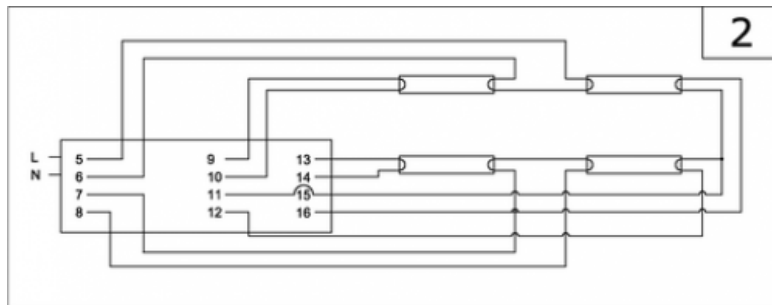

login log in

Connection schemes 2

for VIP...ST with transformer

version:

[ST](#)

version:

[ST](#)

E-newsletter