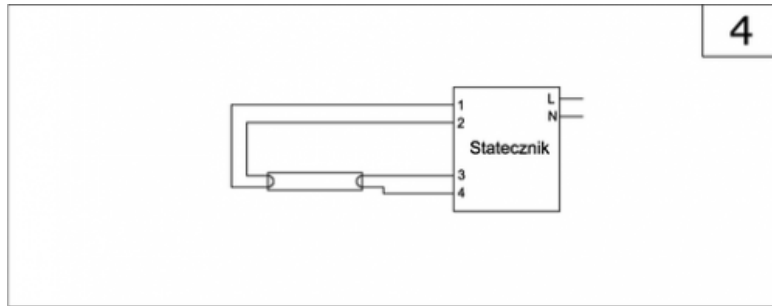

version:

ST